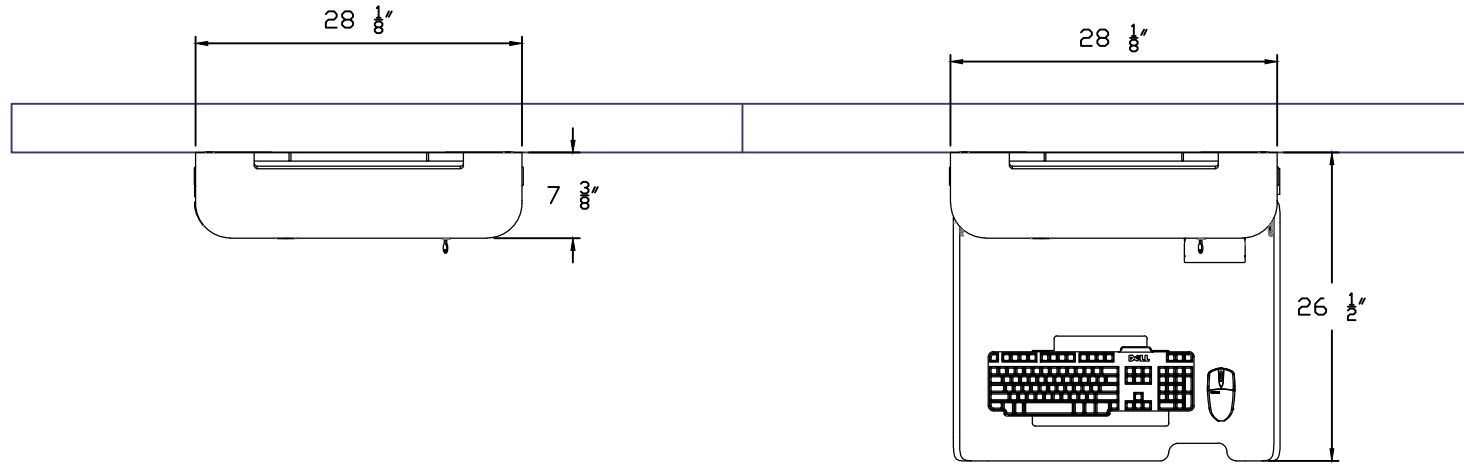

CWT284707B2NNSNNNN

PROXIMITY