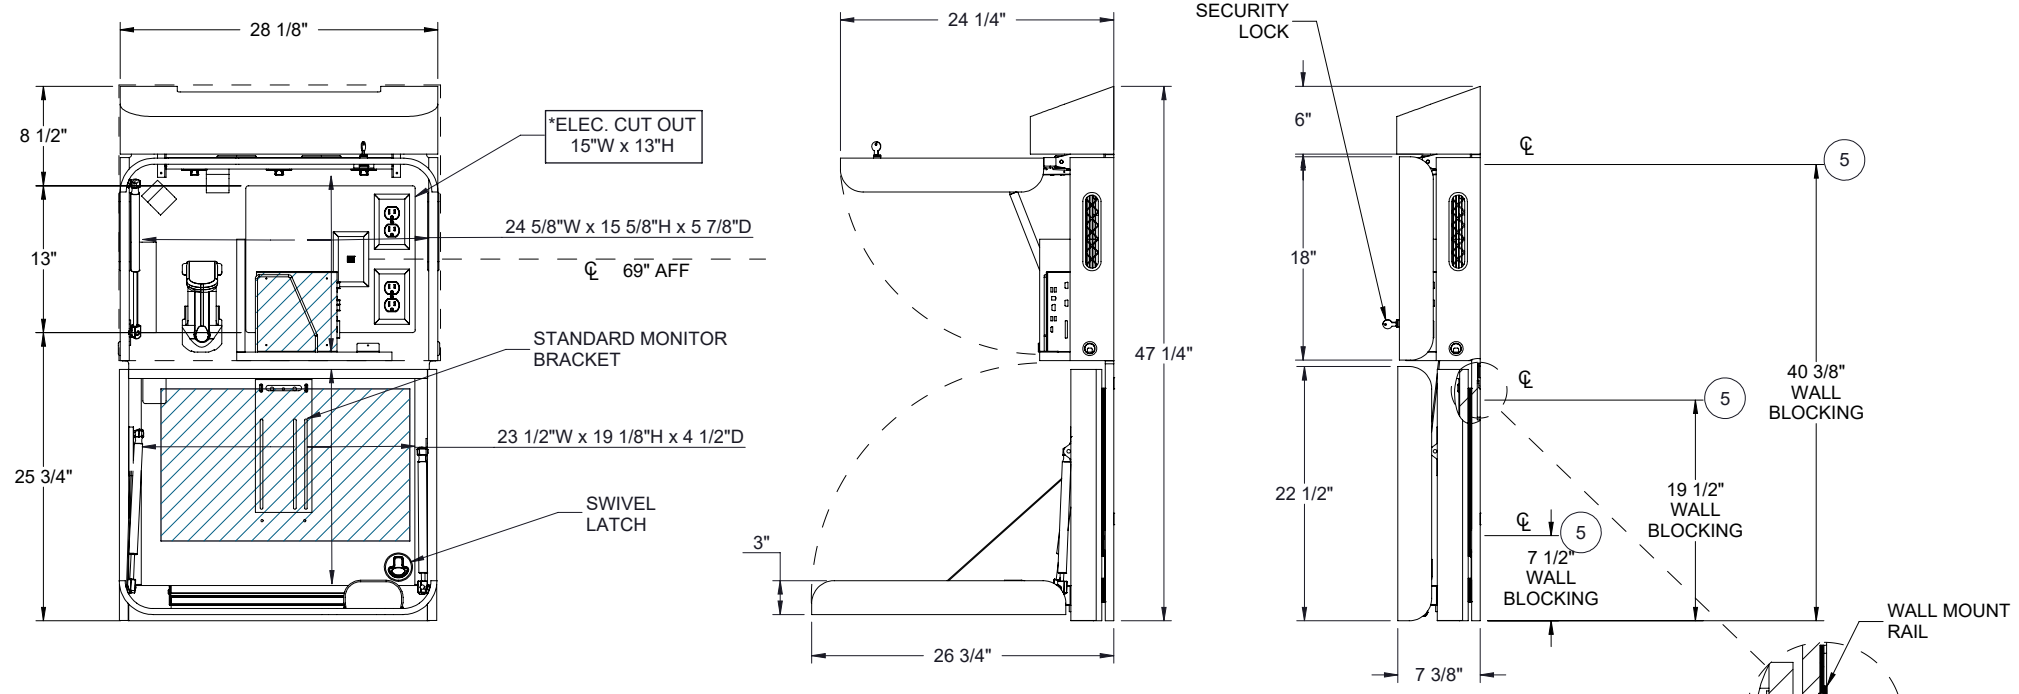

AVAILABLE ACCESSORIES	
ITEM NO.	COMPONENTS (*NOT ALL ACCESSORIES SHOWN)
1	*EXTERNAL MOUNTING BRACKET
2	*LED LIGHT
3	MOUSE CATCHER
4	*UVC - RETRO FIT
5	WALL MOUNT RAIL SYSTEM
6	*INTERMEDIATE ACCESSORY KIT CL

CWT284707B2NNSNNNN