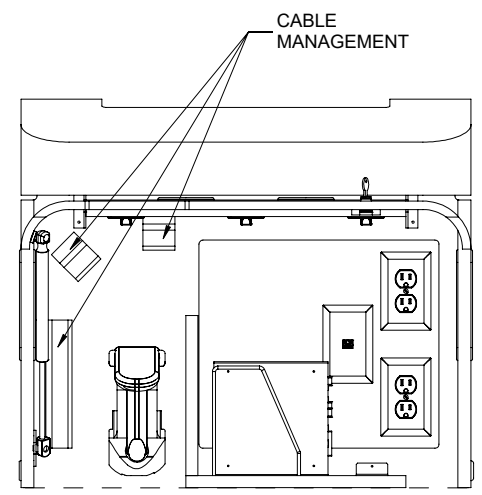

CLOSED

WILD CHERRY
SHOWN

OPEN

CWT284707B2NNSNNNN

SPECIFICATIONS

*ASSUMES VESA HOLE PATTERN IS CENTERED ON MONITOR

EQUIPMENT	MAX SIZE DIMENSIONS
CPU	15"W x 7 1/4"H x 2 1/2"D
*MONITOR	22"W x 13 1/2"H x 2 1/2"D
KEYBOARD / MOUSE AREA	22"W x 20"D

INCLUDED

1. N/A
2. N/A
3. N/A

PROXIMITY

AVAILABLE ACCESSORIES	
ITEM NO.	COMPONENTS (*NOT ALL ACCESSORIES SHOWN)
1	*EXTERNAL MOUNTING BRACKET
2	*LED LIGHT
3	MOUSE CATCHER
4	*UVC - RETRO FIT
5	WALL MOUNT RAIL SYSTEM
6	*INTERMEDIATE ACCESSORY KIT CL