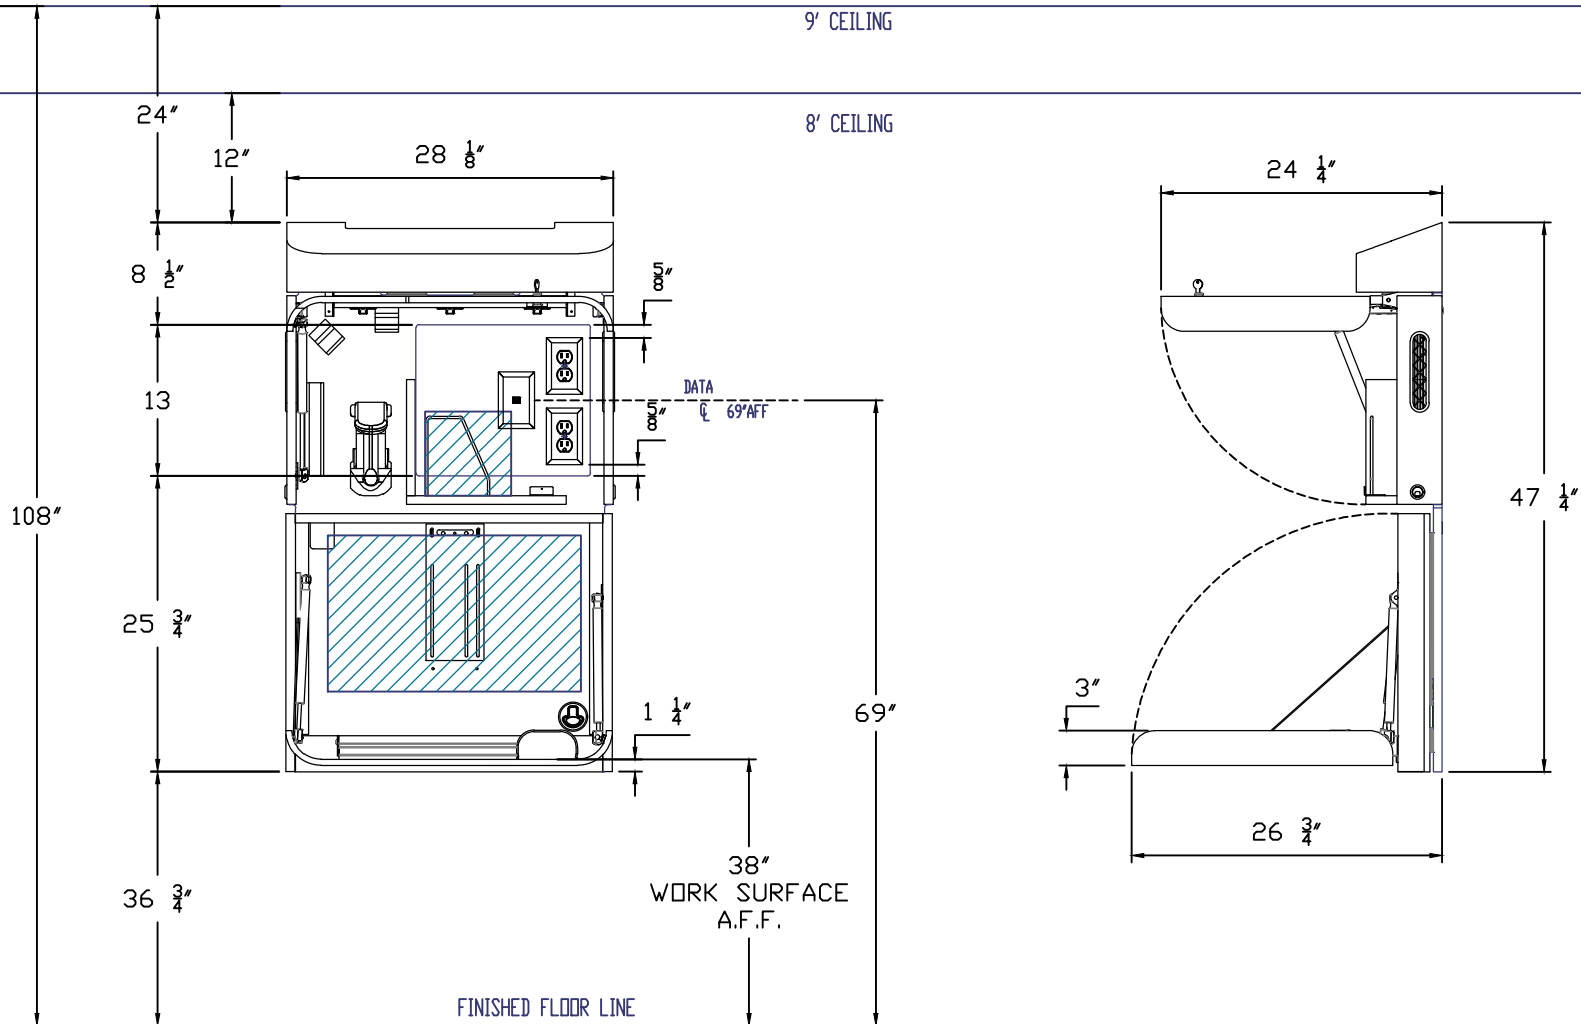

9' CEILING

8' CEILING

CWT284707B2NNSNNN

PROXIMITY

WWW.PROXIMITYSYSTEMS.COM

TEL: 800-437-8111

SITE BASED DECISION
EXAMPLE ILLUSTRATED
ABOVE