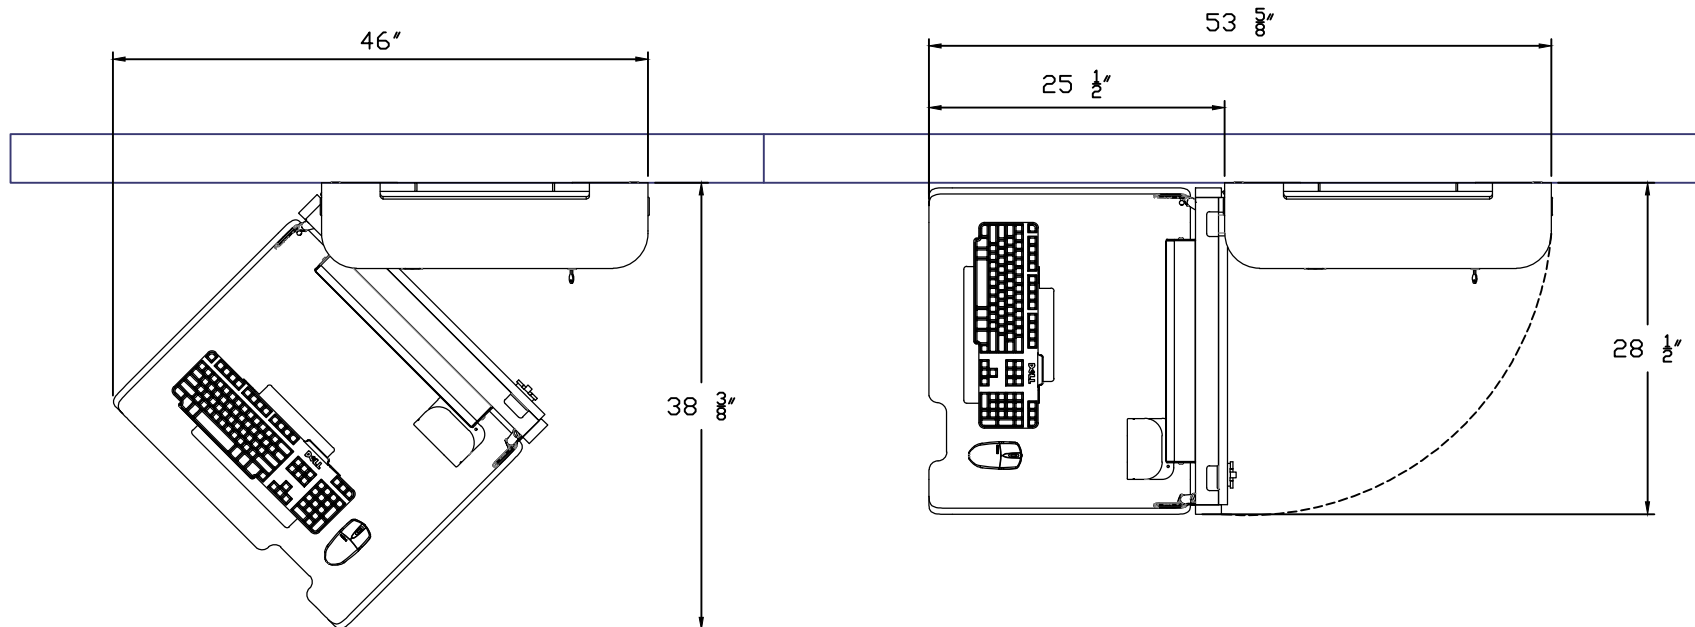

CWT284707B2NNSNNNN

PROXIMITY