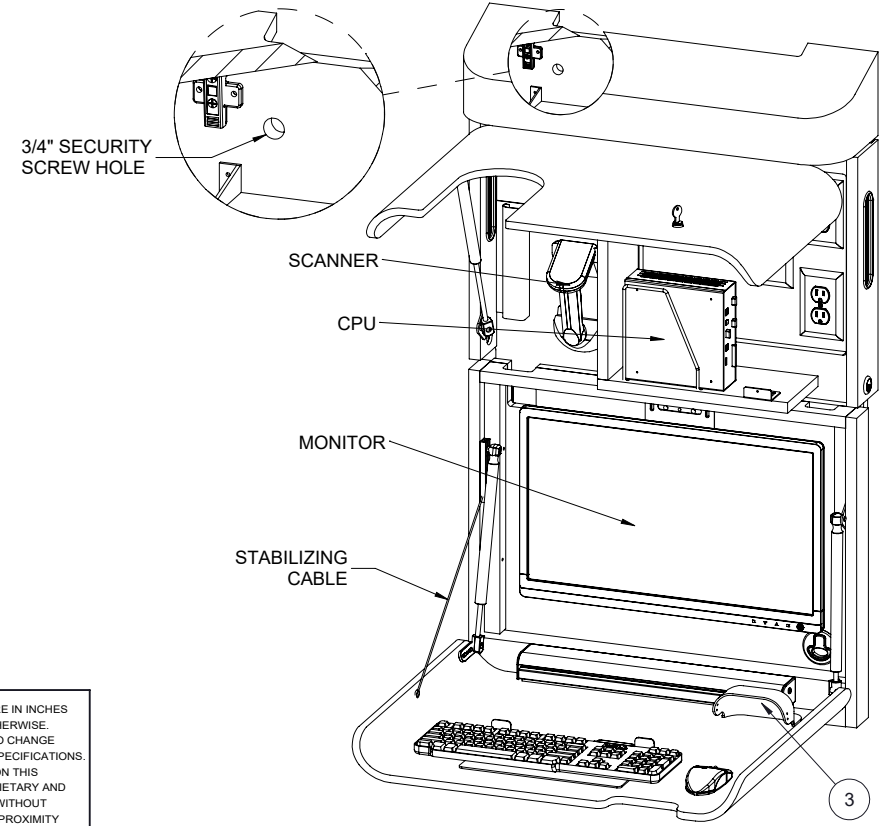

CLOSED

WILD CHERRY
SHOWN

OPEN

CWT284707B2NNSNNNN

SPECIFICATIONS

*ASSUMES VESA HOLE PATTERN IS CENTERED ON MONITOR

EQUIPMENT	MAX SIZE DIMENSIONS
CPU	15"W x 7 1/4"H x 2 1/2"D
*MONITOR	22"W x 13 1/2"H x 2 1/2"D
KEYBOARD / MOUSE AREA	22"W x 20"D

ALL DIMENSIONS ARE IN INCHES UNLESS NOTED OTHERWISE. DESIGN SUBJECT TO CHANGE WITH EQUIPMENT SPECIFICATIONS. ALL INFORMATION ON THIS DRAWING IS PROPRIETARY AND MAY NOT BE USED WITHOUT PERMISSION FROM PROXIMITY SYSTEMS, INC. © 2023.

INCLUDED

1. N/A
2. N/A
3. N/A

PROXIMITY

AVAILABLE ACCESSORIES	
ITEM NO.	COMPONENTS (*NOT ALL ACCESSORIES SHOWN)
1	*EXTERNAL MOUNTING BRACKET
2	*LED LIGHT
3	MOUSE CATCHER
4	*UVC - RETRO FIT
5	WALL MOUNT RAIL SYSTEM
6	*INTERMEDIATE ACCESSORY KIT CL