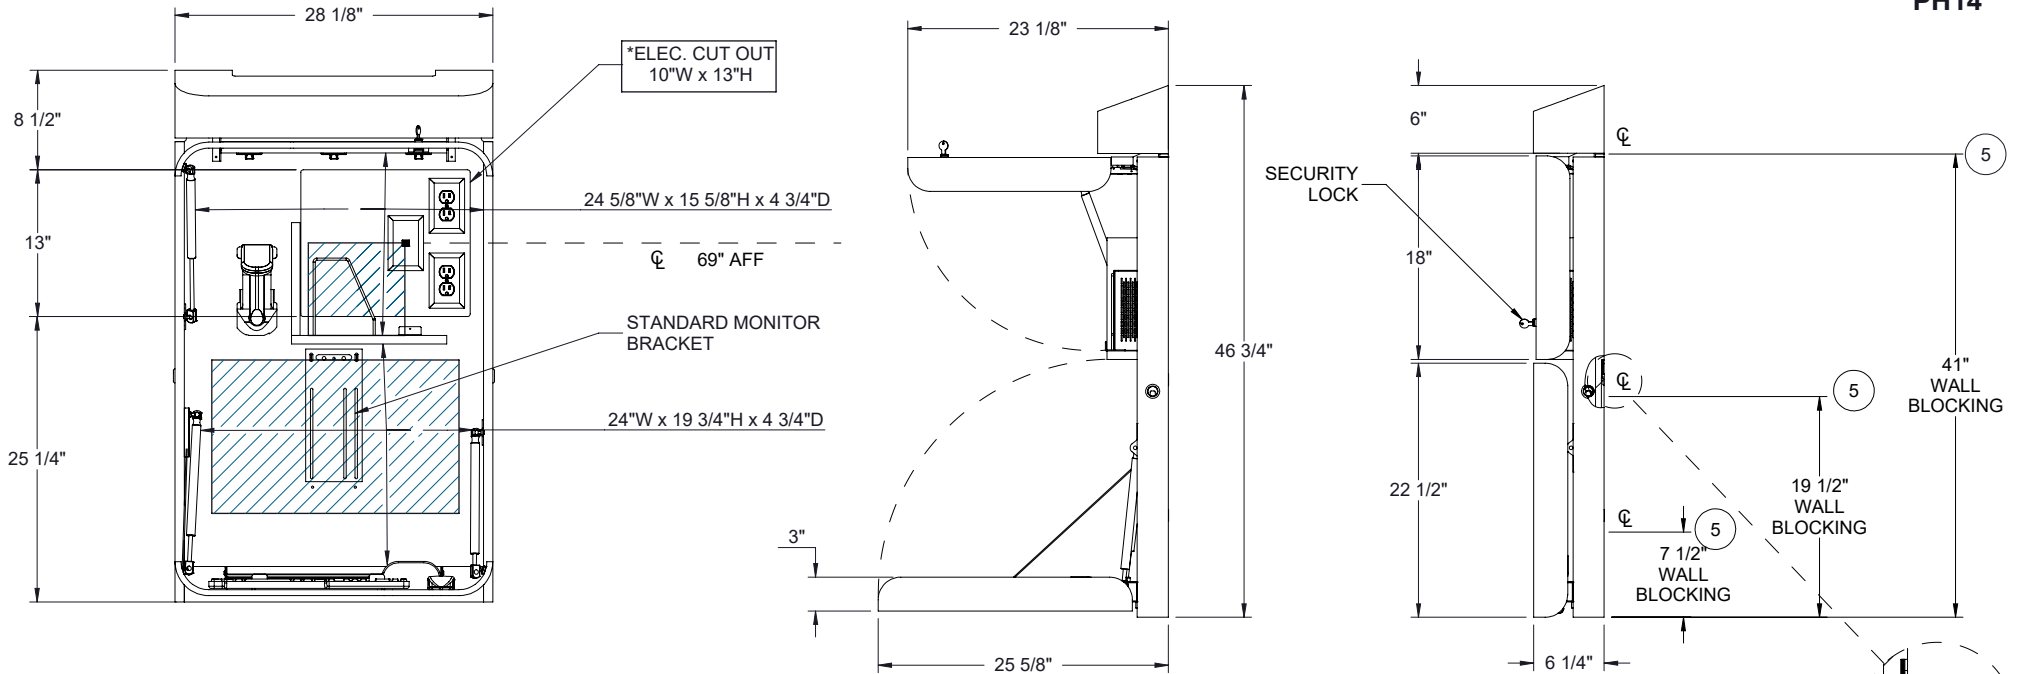

AVAILABLE ACCESSORIES	
ITEM NO.	COMPONENTS (*NOT ALL ACCESSORIES SHOWN)
1	*EXTERNAL MOUNTING BRACKET
2	*LED LIGHT
3	MOUSE CATCHER
4	*UVC - SURFACE MOUNT
5	WALL MOUNT RAIL SYSTEM
6	*INTERMEDIATE ACCESSORY KIT CL

CWT284706B2NNNNNNN

ALL DIMENSIONS ARE IN INCHES UNLESS NOTED OTHERWISE. DESIGN SUBJECT TO CHANGE WITH EQUIPMENT SPECIFICATIONS. ALL INFORMATION ON THIS DRAWING IS PROPRIETARY AND MAY NOT BE USED WITHOUT PERMISSION FROM PROXIMITY SYSTEMS, INC. © 2023.