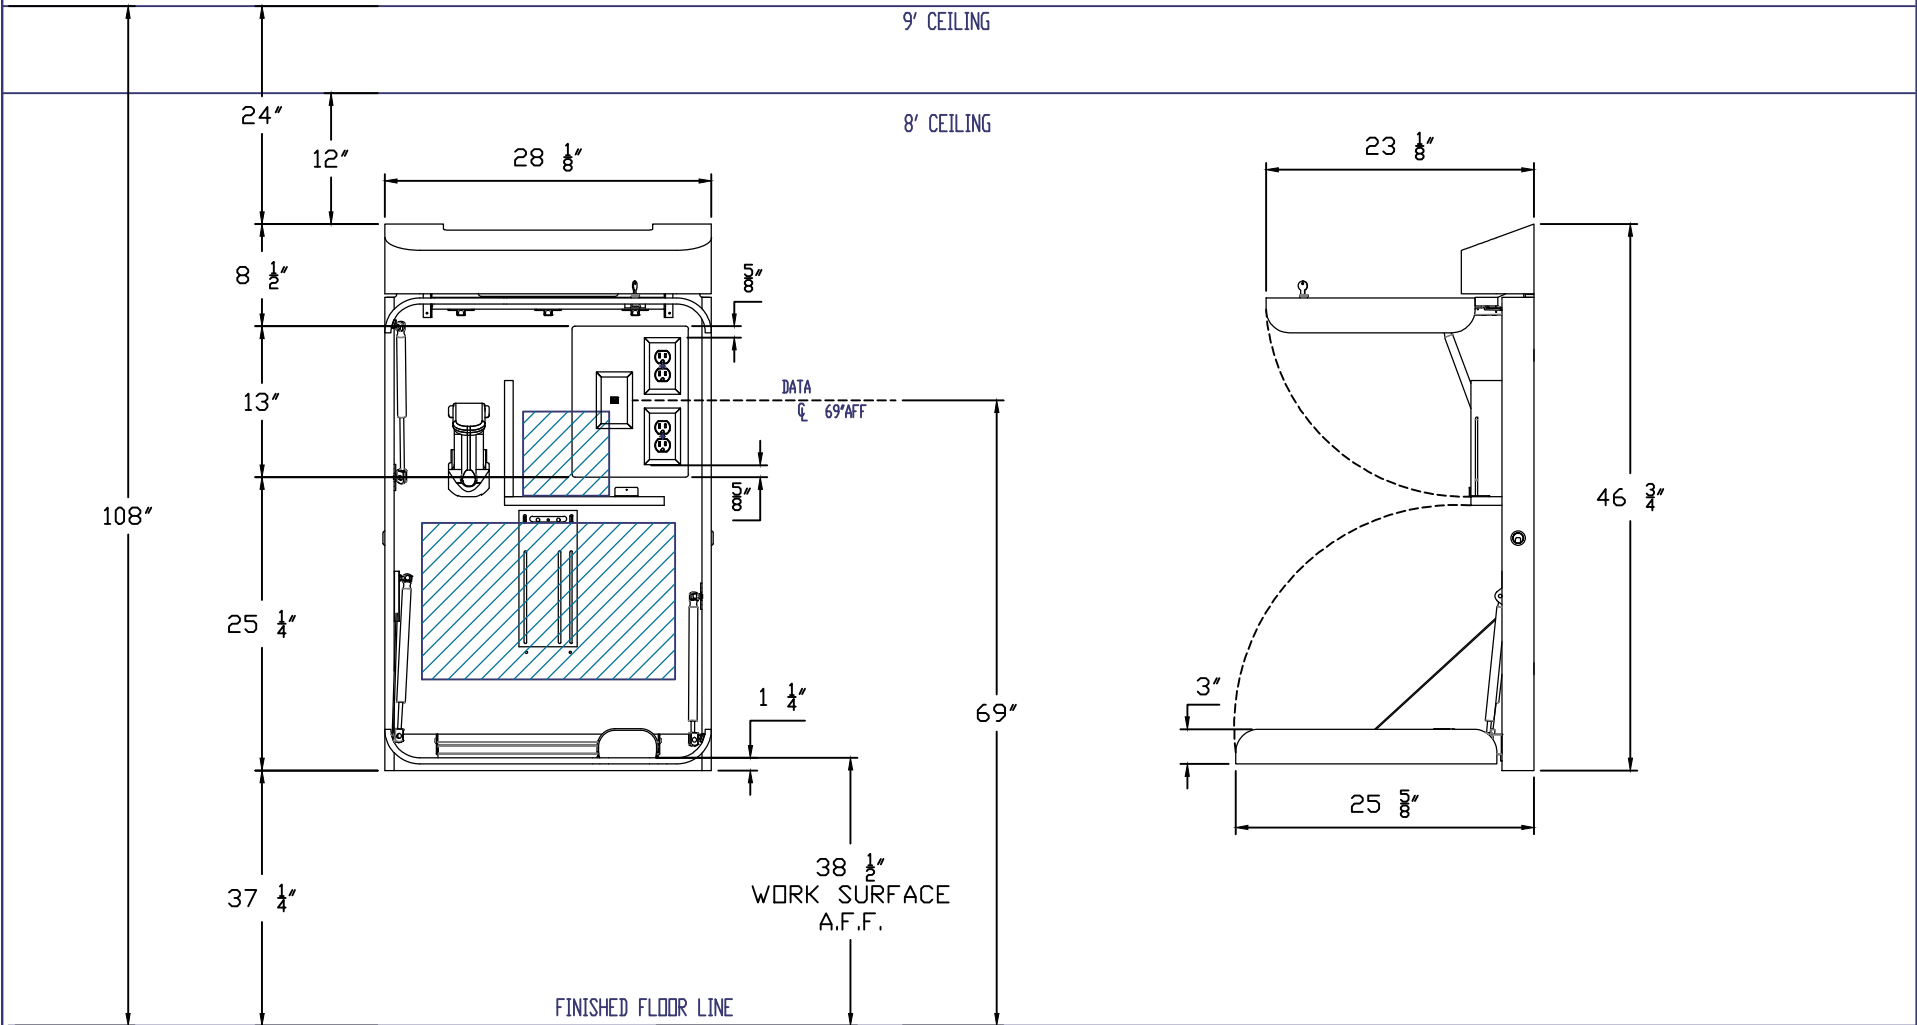

CWT284706B2NNNNNNN

PROXIMITY

WWW.PROXIMITYSYSTEMS.COM

TEL: 800-437-8111

SITE BASED DECISION
EXAMPLE ILLUSTRATED
ABOVE