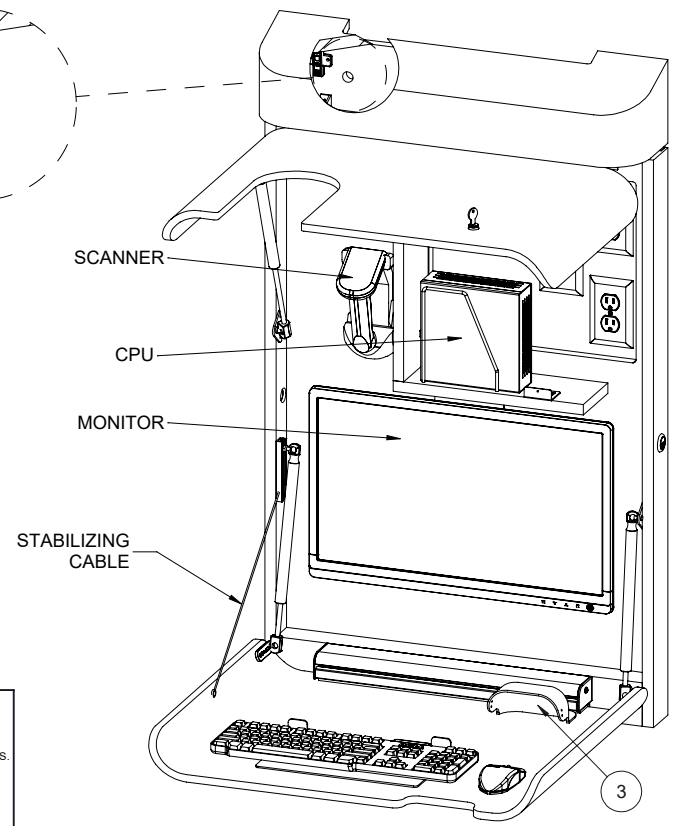

CLOSED

OPEN

WILD CHERRY
SHOWN

CWT284706B2NNNNNN

SPECIFICATIONS

*ASSUMES VESA HOLE PATTERN IS CENTERED ON MONITOR

EQUIPMENT	MAX SIZE DIMENSIONS
CPU	15"W x 7 1/4"H x 2"D
*MONITOR	22"W x 15"H x 2 1/2"D
KEYBOARD / MOUSE AREA	22"W x 20"D

INCLUDED

1. N/A
2. N/A
3. N/A

AVAILABLE ACCESSORIES	
ITEM NO.	COMPONENTS (*NOT ALL ACCESSORIES SHOWN)
1	*EXTERNAL MOUNTING BRACKET
2	*LED LIGHT
3	MOUSE CATCHER
4	*UVC - SURFACE MOUNT
5	WALL MOUNT RAIL SYSTEM
6	*INTERMEDIATE ACCESSORY KIT CL