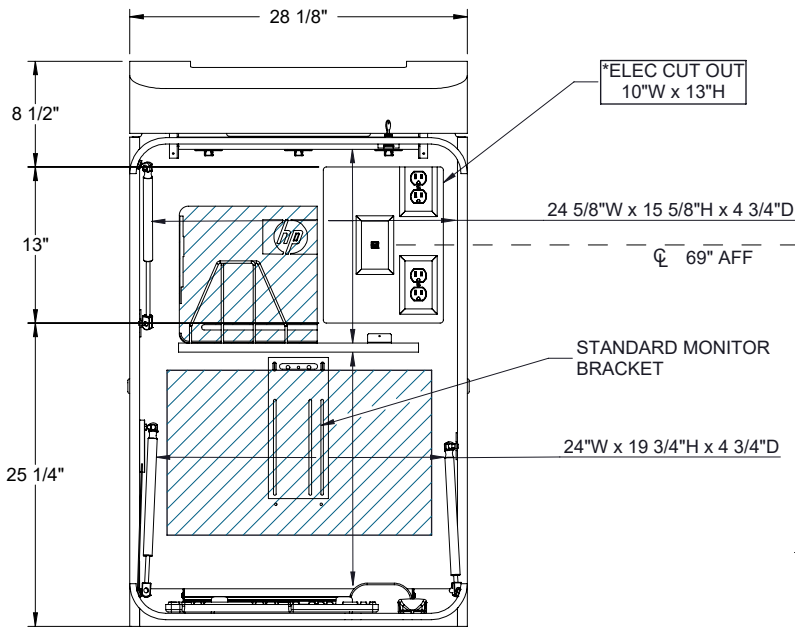

AVAILABLE ACCESSORIES	
ITEM NO.	COMPONENTS (*NOT ALL ACCESSORIES SHOWN)
1	*EXTERNAL MOUNTING BRACKET
2	*LED LIGHT
3	MOUSE CATCHER
4	*UVC - SURFACE MOUNT
5	WALL MOUNT RAIL SYSTEM
6	*INTERMEDIATE ACCESSORY KIT

CWT284706B2NNNNNNN

PROXIMITY

ALL DIMENSIONS ARE IN INCHES
UNLESS NOTED OTHERWISE.
DESIGN SUBJECT TO CHANGE
WITH EQUIPMENT SPECIFICATIONS.
ALL INFORMATION ON THIS
DRAWING IS PROPRIETARY AND
MAY NOT BE USED WITHOUT
PERMISSION FROM PROXIMITY
SYSTEMS, INC. © 2023.