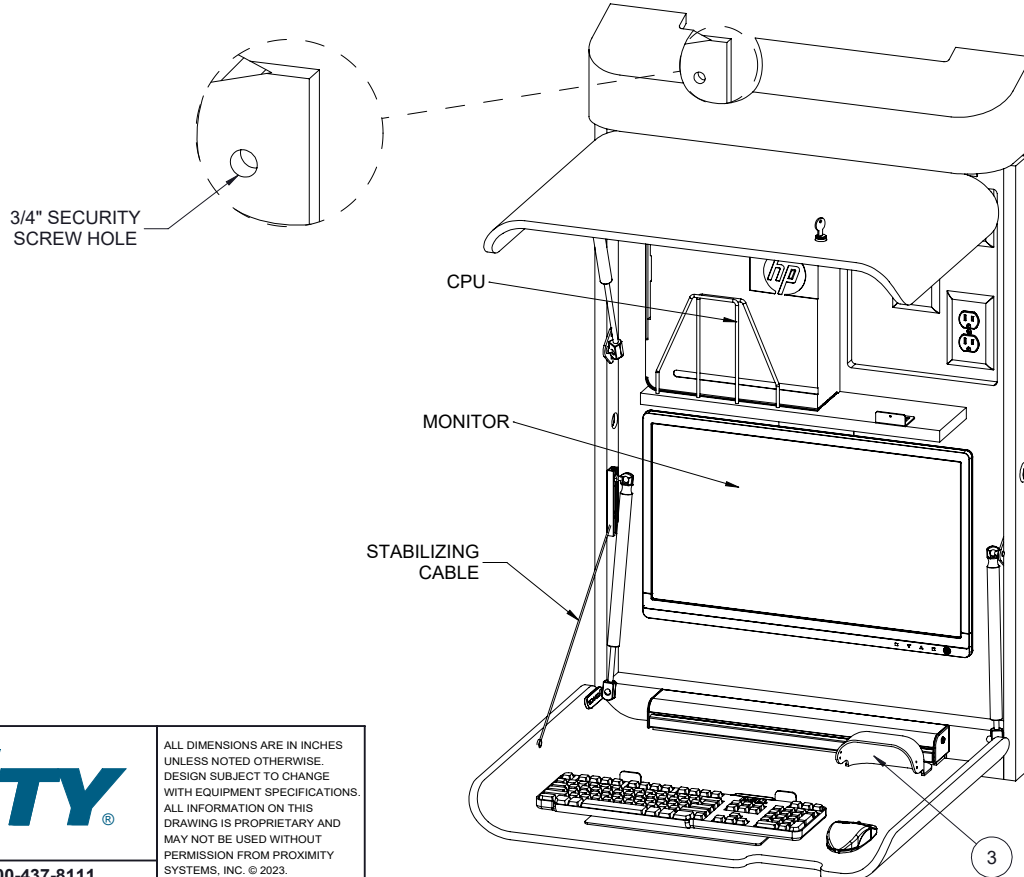

CLOSED

OPEN

WILD CHERRY
SHOWN

CWT284706B2NNNNNNN

SPECIFICATIONS

*ASSUMES VESA HOLE PATTERN IS CENTERED ON MONITOR

EQUIPMENT	MAX SIZE DIMENSIONS
CPU	15"W x 15"H x 4"D
*MONITOR	22"W x 15"H x 2 1/2"D
KEYBOARD / MOUSE AREA	22"W x 20"D

INCLUDED

1. N/A
2. N/A
3. N/A

AVAILABLE ACCESSORIES	
ITEM NO.	COMPONENTS (*NOT ALL ACCESSORIES SHOWN)
1	*EXTERNAL MOUNTING BRACKET
2	*LED LIGHT
3	MOUSE CATCHER
4	*UVC - SURFACE MOUNT
5	WALL MOUNT RAIL SYSTEM
6	*INTERMEDIATE ACCESSORY KIT