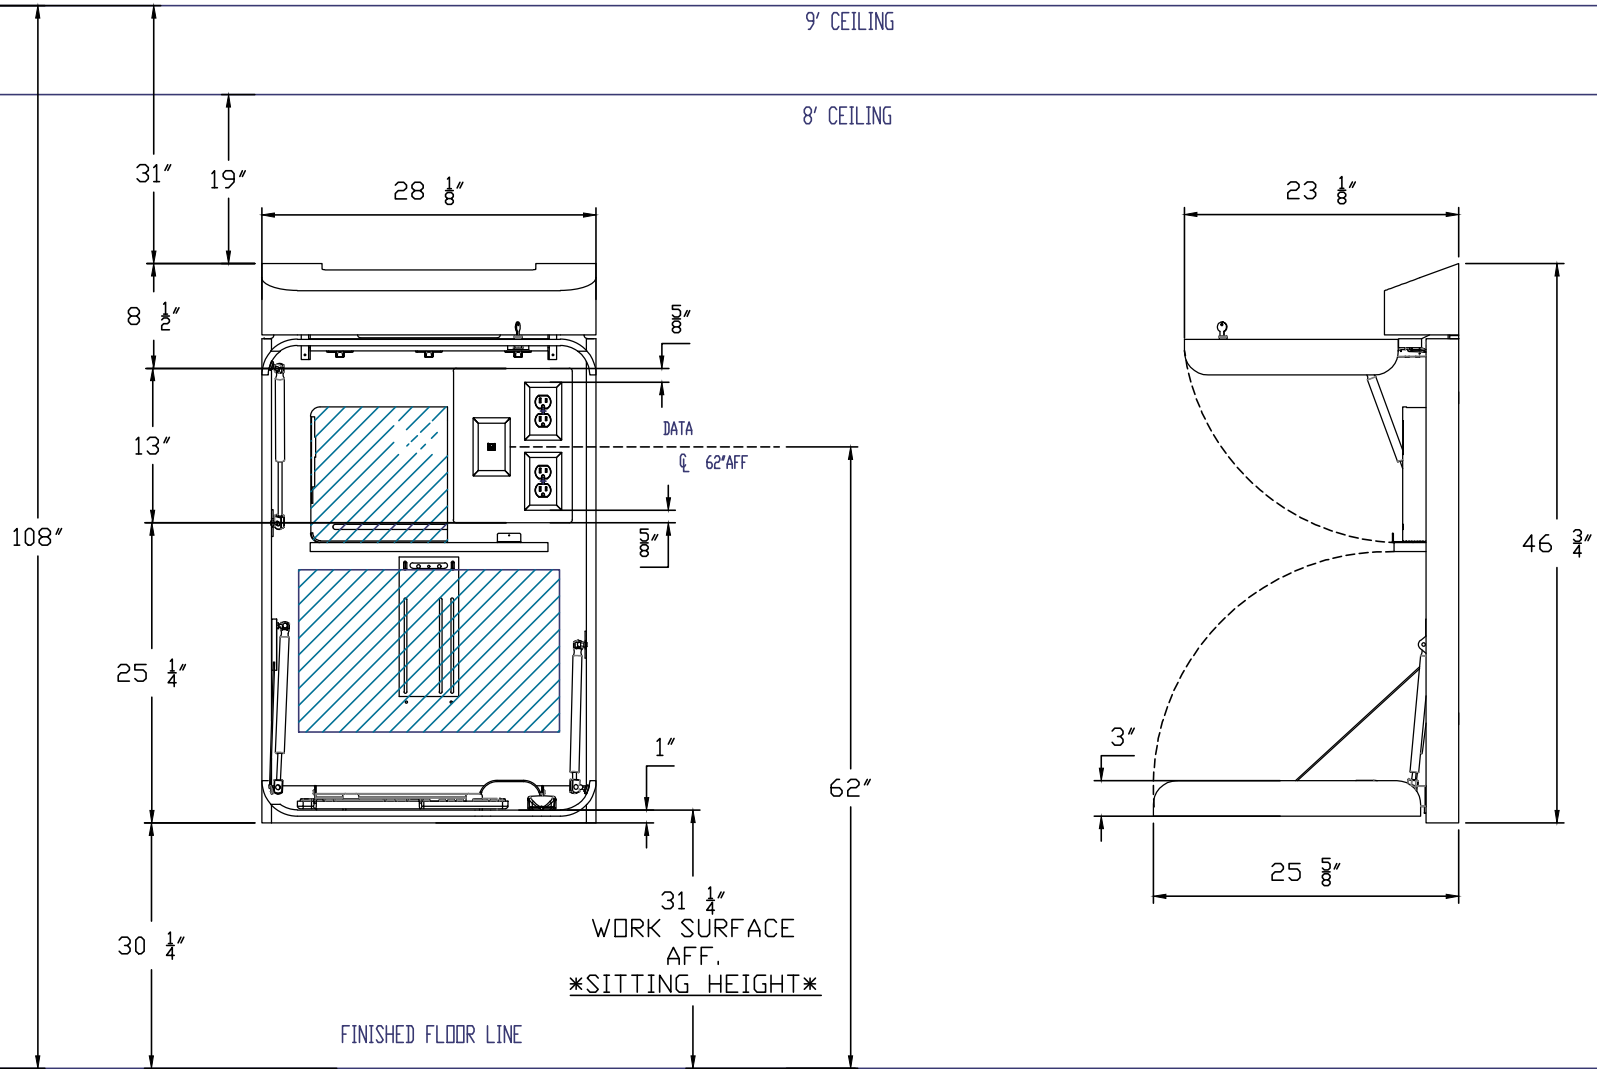

CWT284706B2NNNNNNN

PROXIMITY

WWW.PROXIMITYSYSTEMS.COM

TEL: 800-437-8111

SITE BASED DECISION
EXAMPLE ILLUSTRATED
ABOVE

SCAN ME