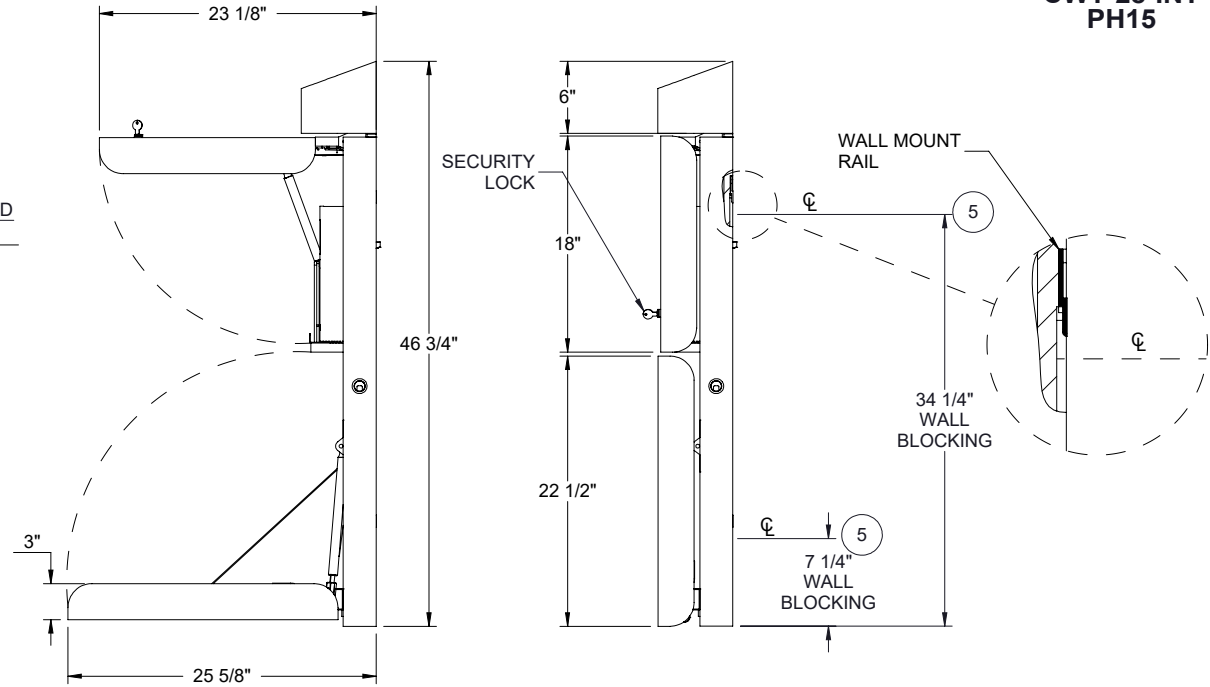

AVAILABLE ACCESSORIES	
ITEM NO.	COMPONENTS (*NOT ALL ACCESSORIES SHOWN)
1	*EXTERNAL MOUNTING BRACKET
2	*LED LIGHT
3	MOUSE CATCHER
4	*UVC - SURFACE MOUNT
5	WALL MOUNT RAIL SYSTEM
6	*INTERMEDIATE ACCESSORY KIT

CWT284706B2NNNNNNN

PROXIMITY

ALL DIMENSIONS ARE IN INCHES
UNLESS NOTED OTHERWISE.
DESIGN SUBJECT TO CHANGE
WITH EQUIPMENT SPECIFICATIONS.
ALL INFORMATION ON THIS
DRAWING IS PROPRIETARY AND
MAY NOT BE USED WITHOUT
PERMISSION FROM PROXIMITY
SYSTEMS, INC. © 2023.