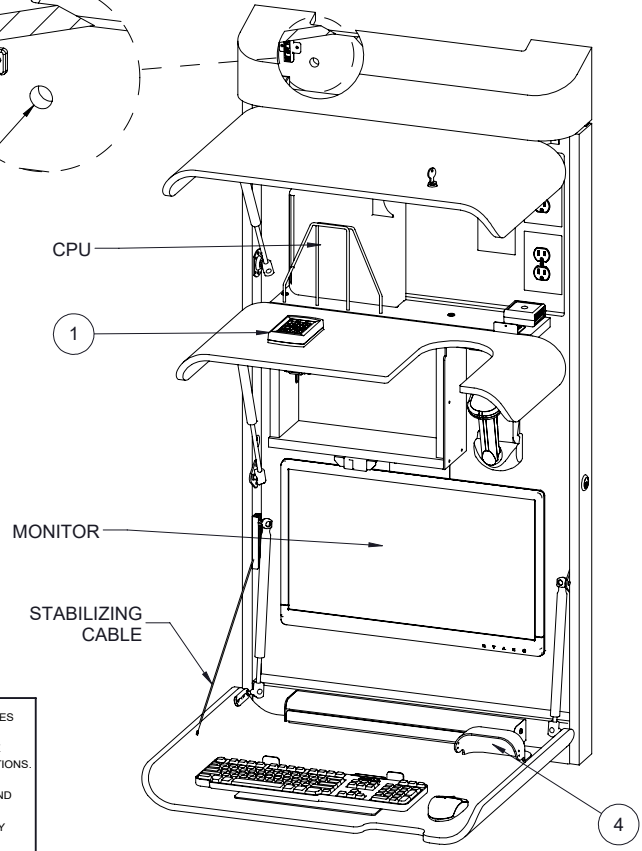

**CLOSED**

**OPEN**

WILD CHERRY  
SHOWN

CWT285806B3NNNFNNN

**SPECIFICATIONS**

\*ASSUMES VESA HOLE PATTERN IS CENTERED ON MONITOR

EQUIPMENT	MAX SIZE DIMENSIONS
CPU	15"W x 13"H x 4"D
*MONITOR	23"W x 15"H x 2 1/2"D
KEYBOARD / MOUSE AREA	22"W x 20"D

**INCLUDED**

1. N/A
2. N/A
3. N/A

AVAILABLE ACCESSORIES	
ITEM NO.	COMPONENTS (*NOT ALL ACCESSORIES SHOWN)
1	ELECTRONIC LOCK & KEYPAD ON FRONT
2	*EXTERNAL MOUNTING BRACKET
3	*LED LIGHT
4	MOUSE CATCHER
5	*UVC - SURFACE MOUNT
6	WALL MOUNT RAIL SYSTEM
7	*INTERMEDIATE MED ACCESSORY KIT