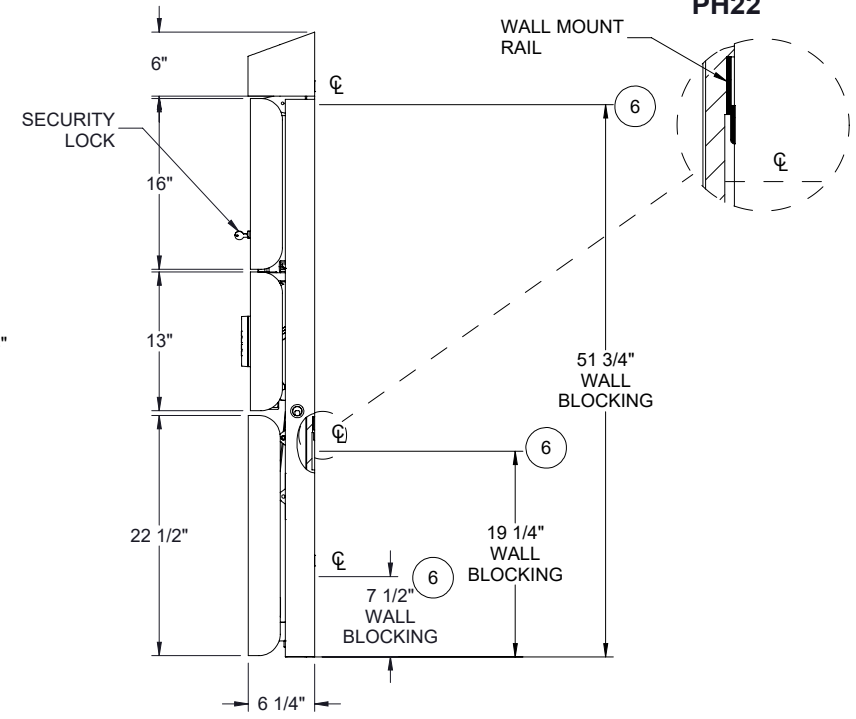

AVAILABLE ACCESSORIES	
ITEM NO.	COMPONENTS (*NOT ALL ACCESSORIES SHOWN)
1	ELECTRONIC LOCK & KEYPAD ON FRONT
2	*EXTERNAL MOUNTING BRACKET
3	*LED LIGHT
4	MOUSE CATCHER
5	*UVC - SURFACE MOUNT
6	WALL MOUNT RAIL SYSTEM
7	*INTERMEDIATE MED ACCESSORY KIT

CWT285806B3NNNFNNN

PROXIMITY

ALL DIMENSIONS ARE IN INCHES UNLESS NOTED OTHERWISE. DESIGN SUBJECT TO CHANGE WITH EQUIPMENT SPECIFICATIONS. ALL INFORMATION ON THIS DRAWING IS PROPRIETARY AND MAY NOT BE USED WITHOUT PERMISSION FROM PROXIMITY SYSTEMS, INC. © 2023.