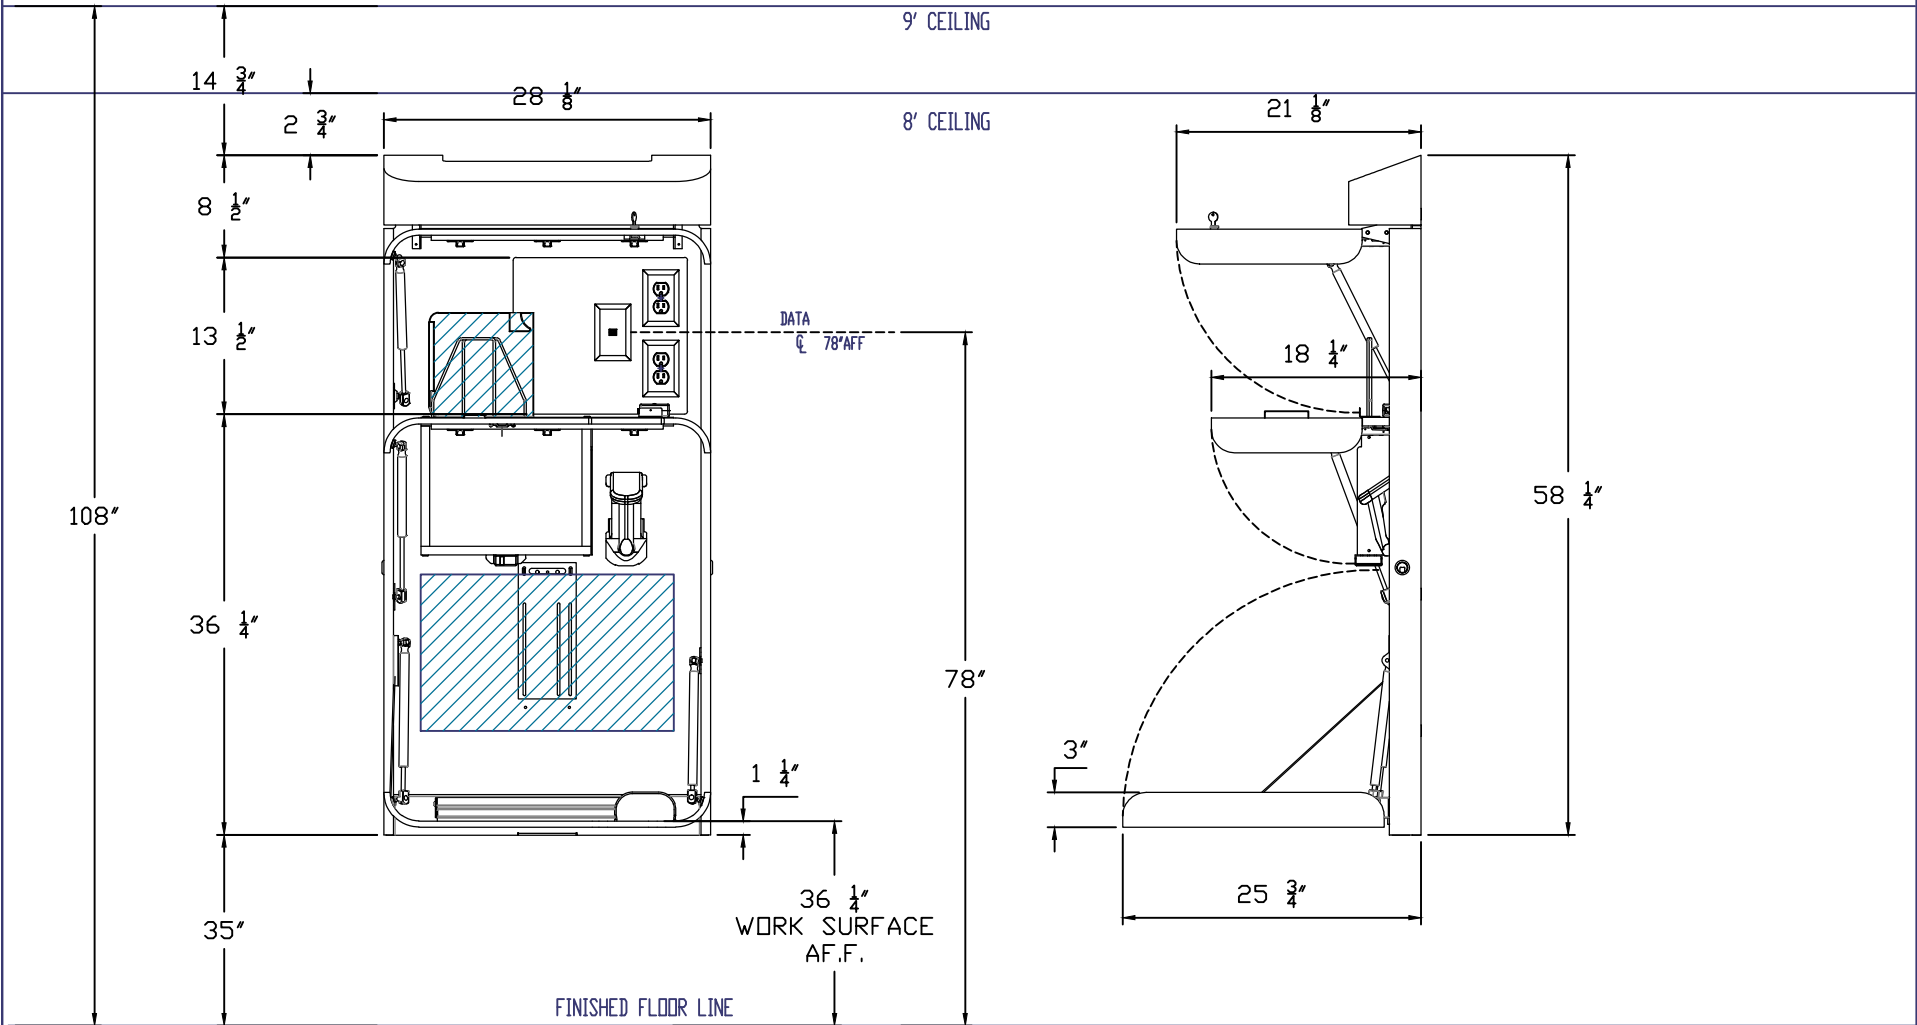

CWT285806B3NNNFNNN

PROXIMITY

WWW.PROXIMITYSYSTEMS.COM

TEL: 800-437-8111

SITE BASED DECISION
EXAMPLE ILLUSTRATED
ABOVE