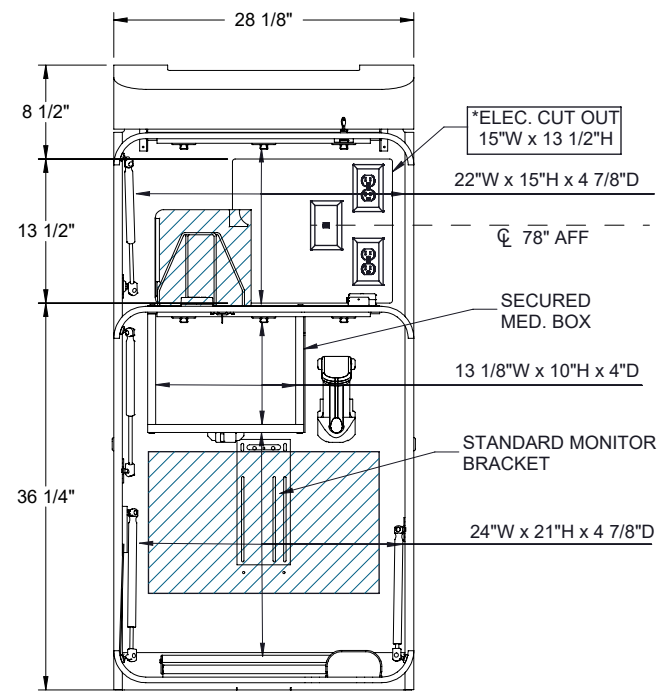

AVAILABLE ACCESSORIES	
ITEM NO.	COMPONENTS (*NOT ALL ACCESSORIES SHOWN)
1	ELECTRONIC LOCK & KEYPAD ON FRONT
2	*EXTERNAL MOUNTING BRACKET
3	*LED LIGHT
4	MOUSE CATCHER
5	*UVC - SURFACE MOUNT
6	WALL MOUNT RAIL SYSTEM
7	*INTERMEDIATE MED ACCESSORY KIT

CWT285806B3NNNFNNN

PROXIMITY

ALL DIMENSIONS ARE IN INCHES UNLESS NOTED OTHERWISE. DESIGN SUBJECT TO CHANGE WITH EQUIPMENT SPECIFICATIONS. ALL INFORMATION ON THIS DRAWING IS PROPRIETARY AND MAY NOT BE USED WITHOUT PERMISSION FROM PROXIMITY SYSTEMS, INC. © 2023.