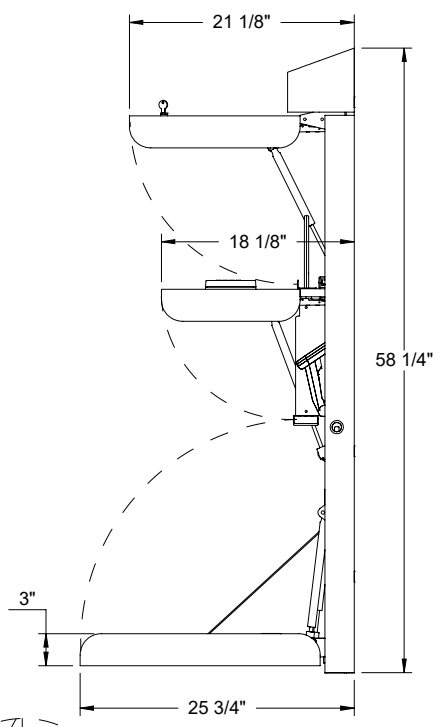

AVAILABLE ACCESSORIES	
ITEM NO.	COMPONENTS (*NOT ALL ACCESSORIES SHOWN)
1	ELECTRONIC LOCK & KEYPAD ON FRONT
2	*EXTERNAL MOUNTING BRACKET
3	*LED LIGHT
4	MOUSE CATCHER
5	*UVC - SURFACE MOUNT
6	WALL MOUNT RAIL SYSTEM
7	*INTERMEDIATE MED ACCESSORY KIT

CWT285806B3NNNFNNN

PROXIMITY

ALL DIMENSIONS ARE IN INCHES UNLESS NOTED OTHERWISE. DESIGN SUBJECT TO CHANGE WITH EQUIPMENT SPECIFICATIONS. ALL INFORMATION ON THIS DRAWING IS PROPRIETARY AND MAY NOT BE USED WITHOUT PERMISSION FROM PROXIMITY SYSTEMS, INC. © 2023.