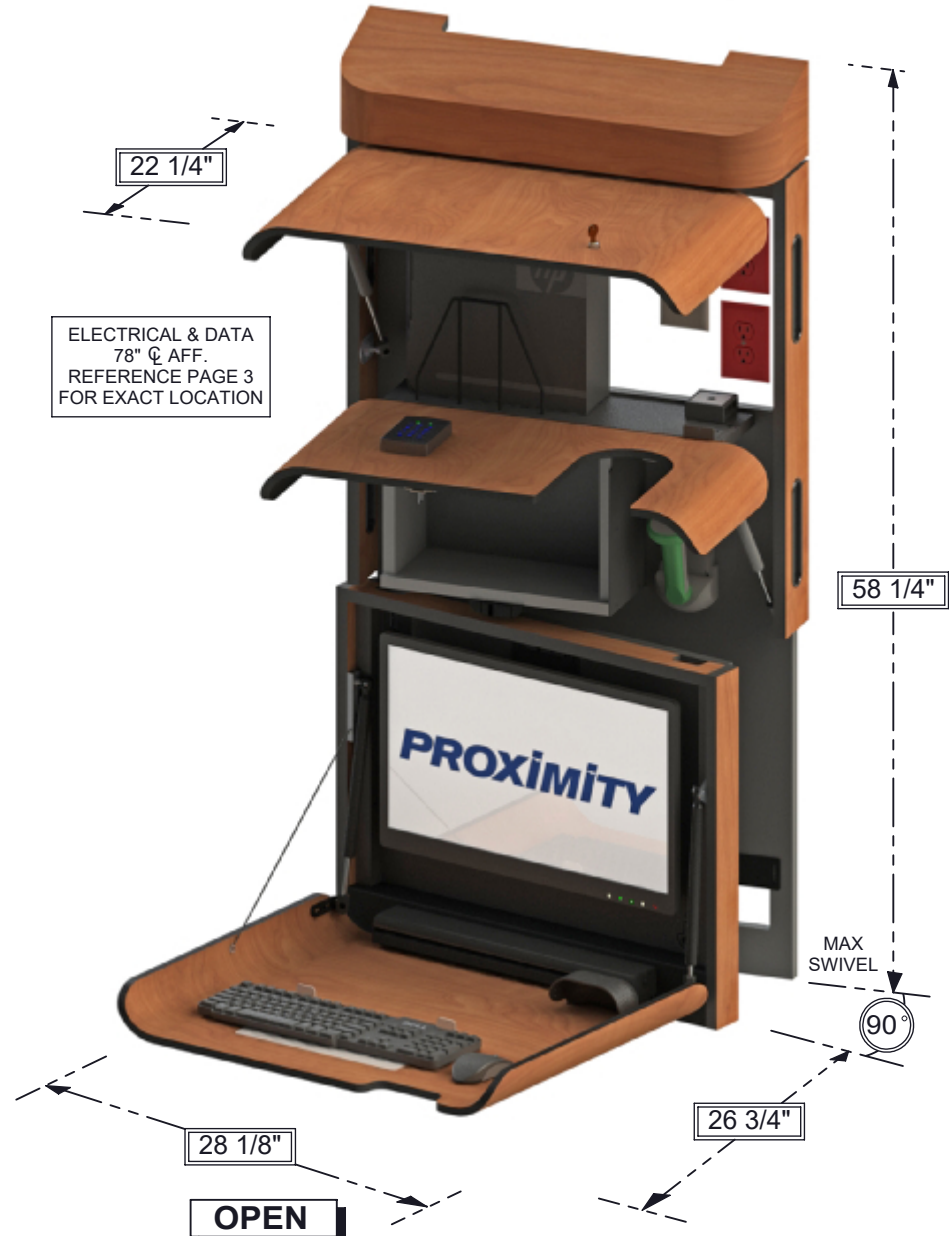

CLOSED

ELECTRICAL & DATA
78" Q AFF.
REFERENCE PAGE 3
FOR EXACT LOCATION

WILD CHERRY
SHOWN

OPEN

CWT285807B3NNSFN

SPECIFICATIONS

*ASSUMES VESA HOLE PATTERN IS CENTERED ON MONITOR

| EQUIPMENT | MAX SIZE DIMENSIONS |
|-----------------------|---------------------------|
| CPU | 15"W x 13"H x 5"D |
| *MONITOR | 23"W x 13 1/2"H x 2 1/2"D |
| KEYBOARD / MOUSE AREA | 22"W x 20"D |

INCLUDED

1. N/A
2. N/A
3. N/A

PROXIMITY

| AVAILABLE ACCESSORIES | |
|-----------------------|--|
| ITEM NO. | COMPONENTS (*NOT ALL ACCESSORIES SHOWN) |
| 1 | ELECTRONIC LOCK & KEYPAD ON FRONT |
| 2 | *EXTERNAL MOUNTING BRACKET |
| 3 | *LED LIGHT |
| 4 | MOUSE CATCHER |
| 5 | *UVC - RETRO FIT |
| 6 | WALL MOUNT RAIL SYSTEM |
| 7 | *INTERMEDIATE MED ACCESSORY KIT |