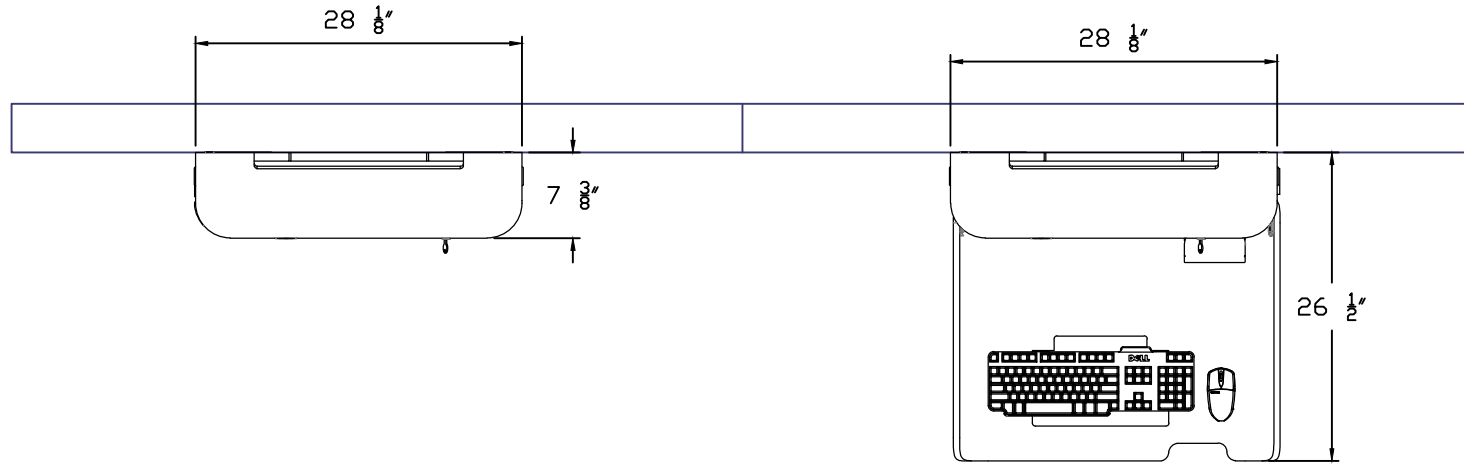

CWT285807B3NNSFNIN

PROXIMITY