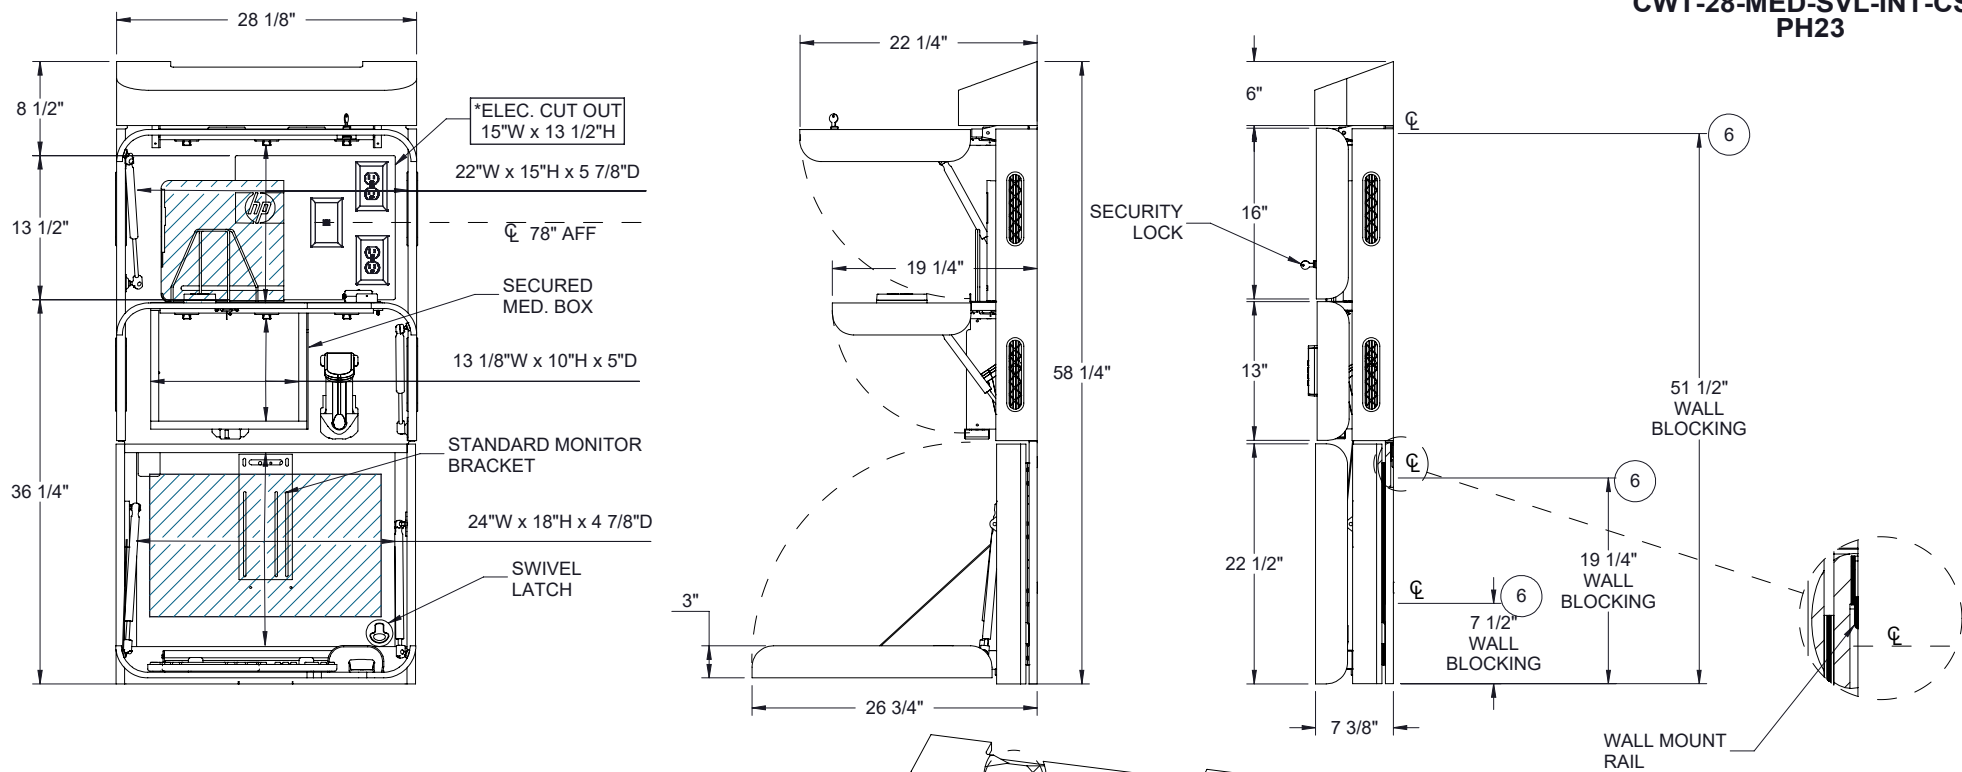

AVAILABLE ACCESSORIES	
ITEM NO.	COMPONENTS (*NOT ALL ACCESSORIES SHOWN)
1	ELECTRONIC LOCK & KEYPAD ON FRONT
2	*EXTERNAL MOUNTING BRACKET
3	*LED LIGHT
4	MOUSE CATCHER
5	*UVC - RETRO FIT
6	WALL MOUNT RAIL SYSTEM
7	*INTERMEDIATE MED ACCESSORY KIT

CWT285807B3NNSKNNN

PROXIMITY

ALL DIMENSIONS ARE IN INCHES
UNLESS NOTED OTHERWISE.
DESIGN SUBJECT TO CHANGE
WITH EQUIPMENT SPECIFICATIONS.
ALL INFORMATION ON THIS
DRAWING IS PROPRIETARY AND
MAY NOT BE USED WITHOUT
PERMISSION FROM PROXIMITY
SYSTEMS, INC. © 2023.