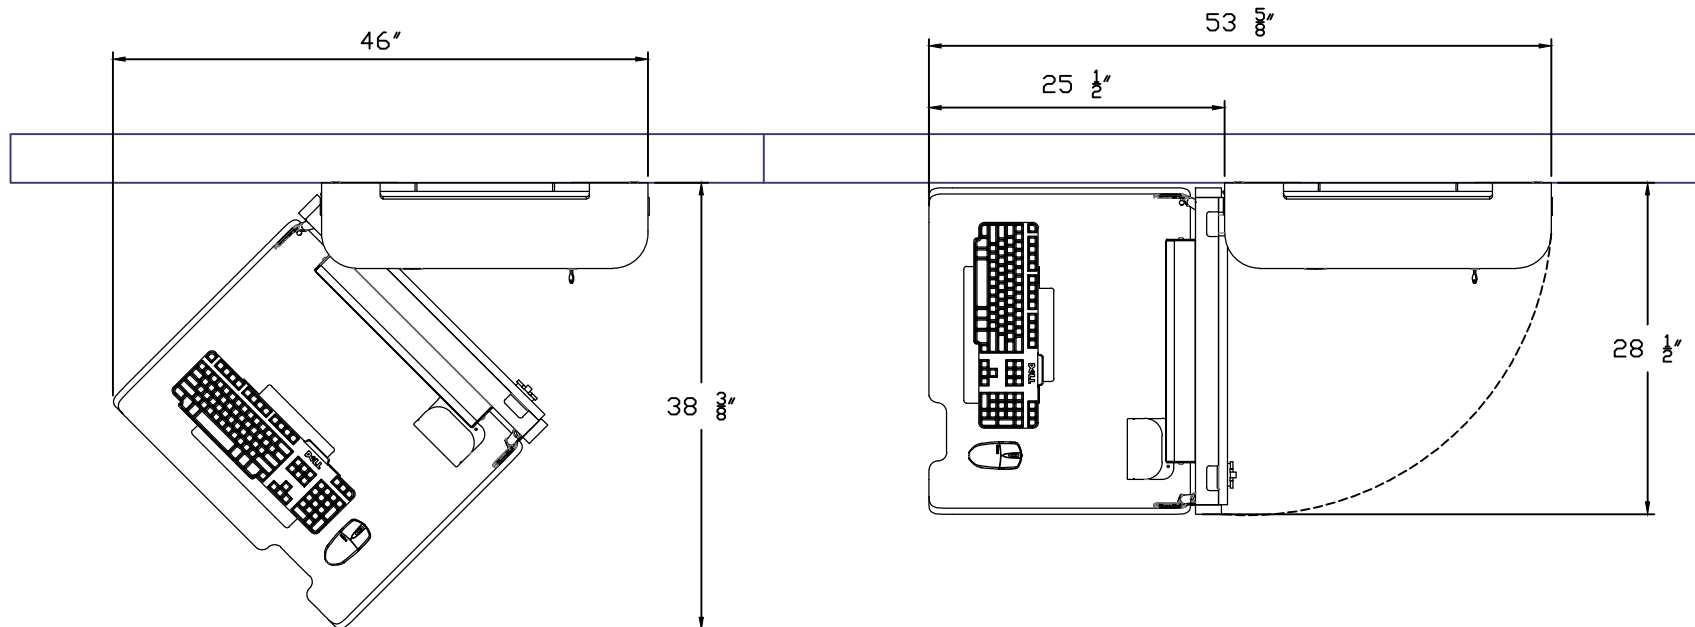

CWT285807B3NNSFNIN

PROXIMITY