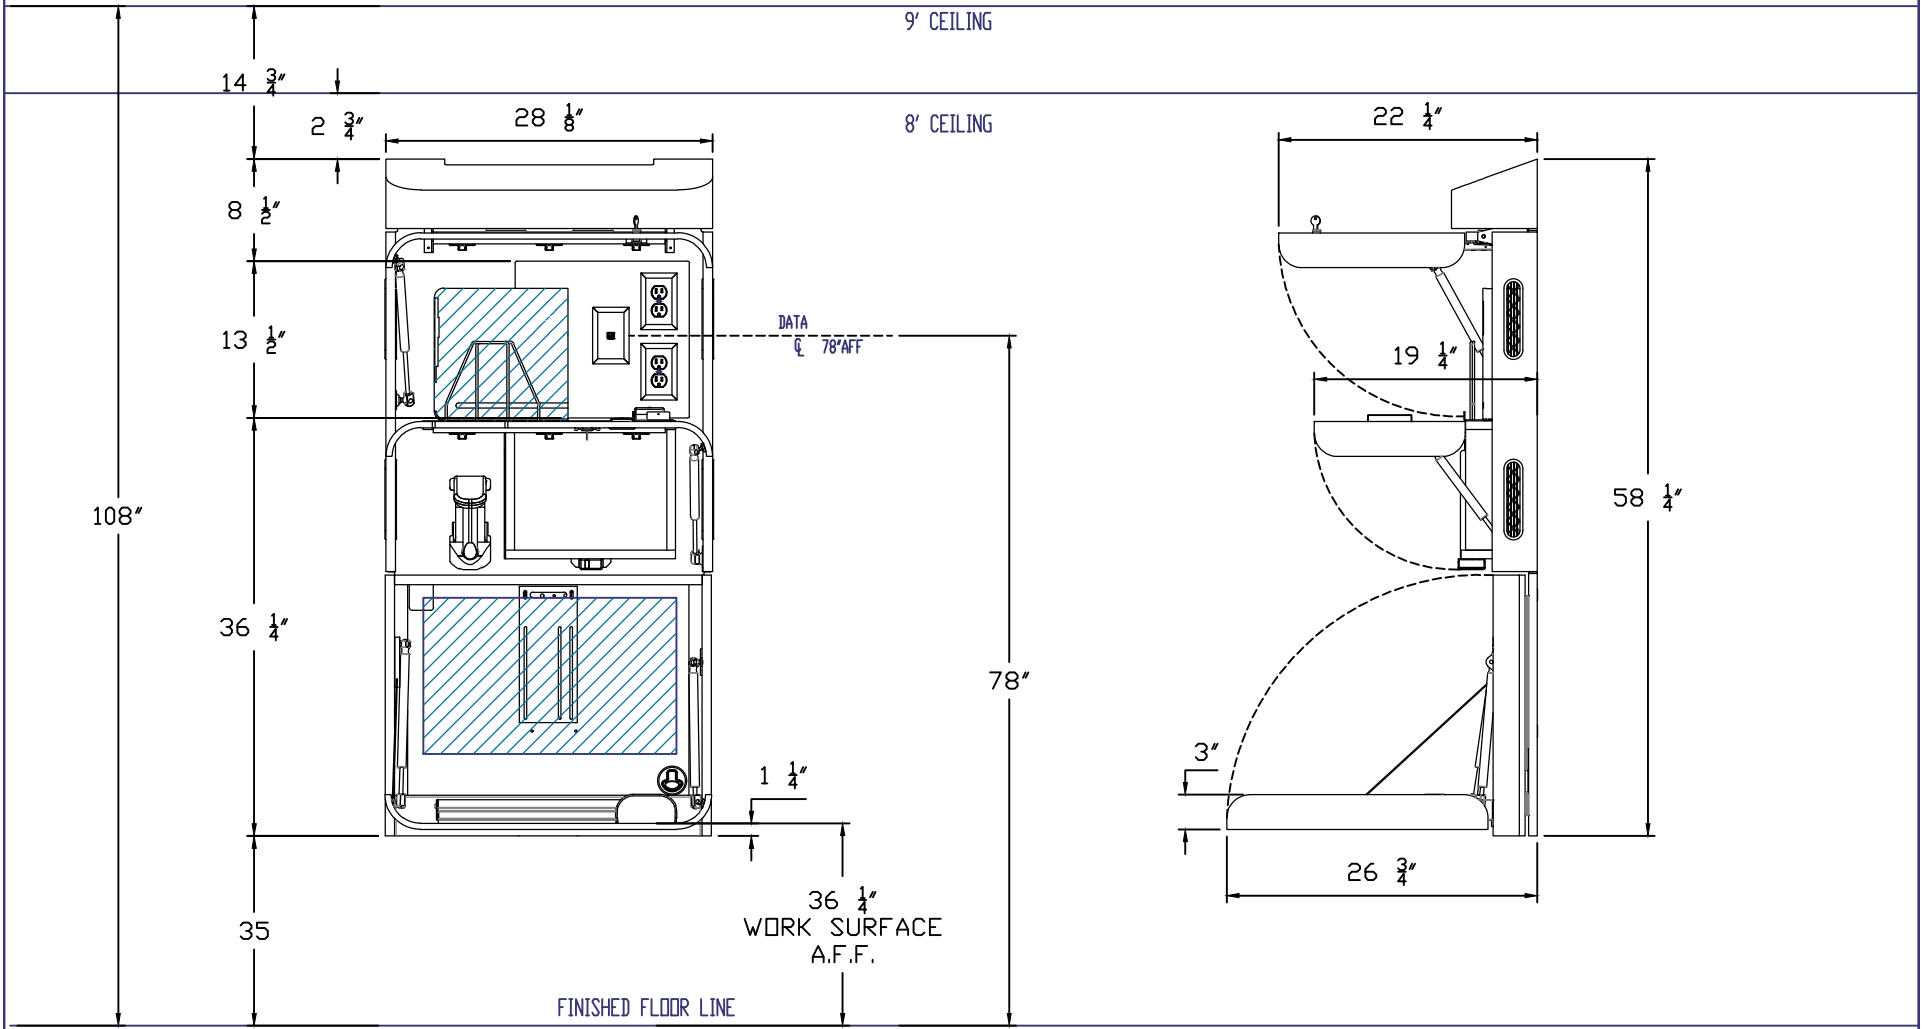

CWT285807B3NNSFNIN

WWW.PROXIMITYSYSTEMS.COM

TEL: 800-437-8111

SITE BASED DECISION
EXAMPLE ILLUSTRATED
ABOVE