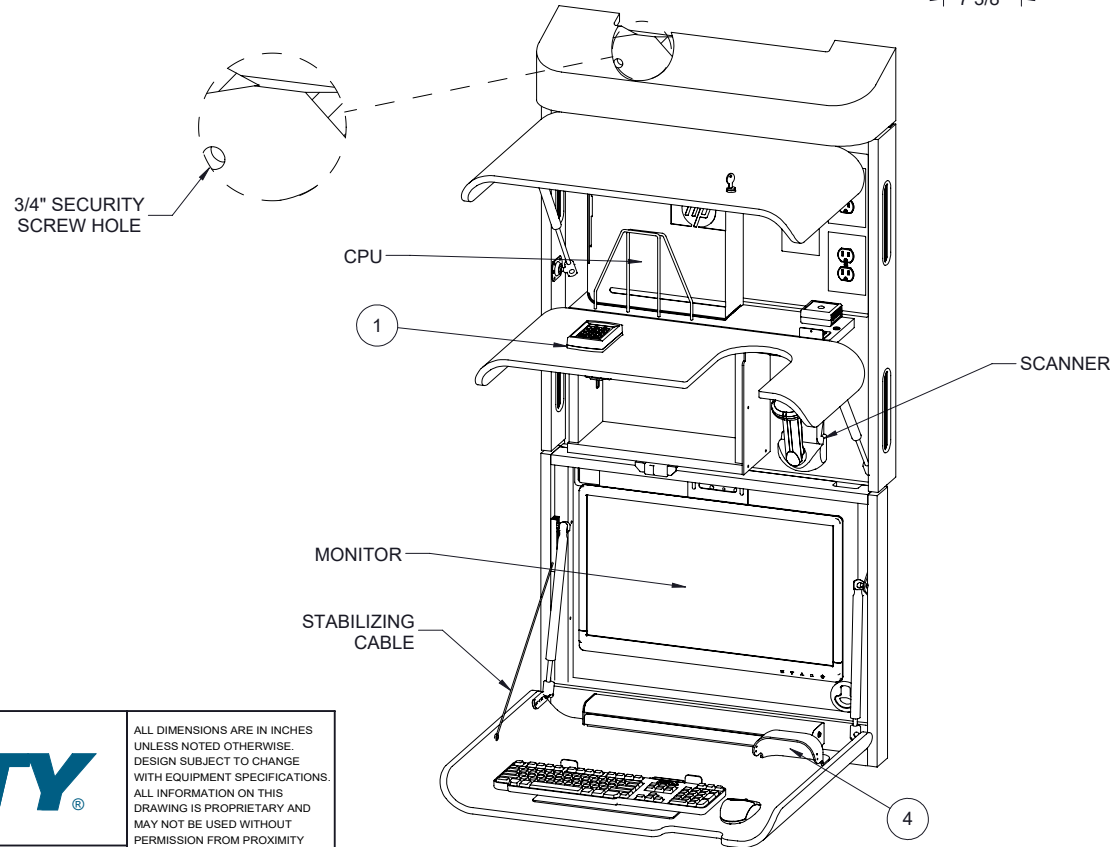

CLOSED

ELECTRICAL & DATA
78" Q AFF.
REFERENCE PAGE 3
FOR EXACT LOCATION

WILD CHERRY
SHOWN

OPEN

CWT285807B3NNSFN

SPECIFICATIONS

*ASSUMES VESA HOLE PATTERN IS CENTERED ON MONITOR

| EQUIPMENT | MAX SIZE DIMENSIONS |
|-----------------------|---------------------------|
| CPU | 15"W x 13"H x 5"D |
| *MONITOR | 23"W x 13 1/2"H x 2 1/2"D |
| KEYBOARD / MOUSE AREA | 22"W x 20"D |

INCLUDED

1. N/A
2. N/A
3. N/A

PROXIMITY

| AVAILABLE ACCESSORIES | |
|-----------------------|--|
| ITEM NO. | COMPONENTS (*NOT ALL ACCESSORIES SHOWN) |
| 1 | ELECTRONIC LOCK & KEYPAD ON FRONT |
| 2 | *EXTERNAL MOUNTING BRACKET |
| 3 | *LED LIGHT |
| 4 | MOUSE CATCHER |
| 5 | *UVC - RETRO FIT |
| 6 | WALL MOUNT RAIL SYSTEM |
| 7 | *INTERMEDIATE MED ACCESSORY KIT |