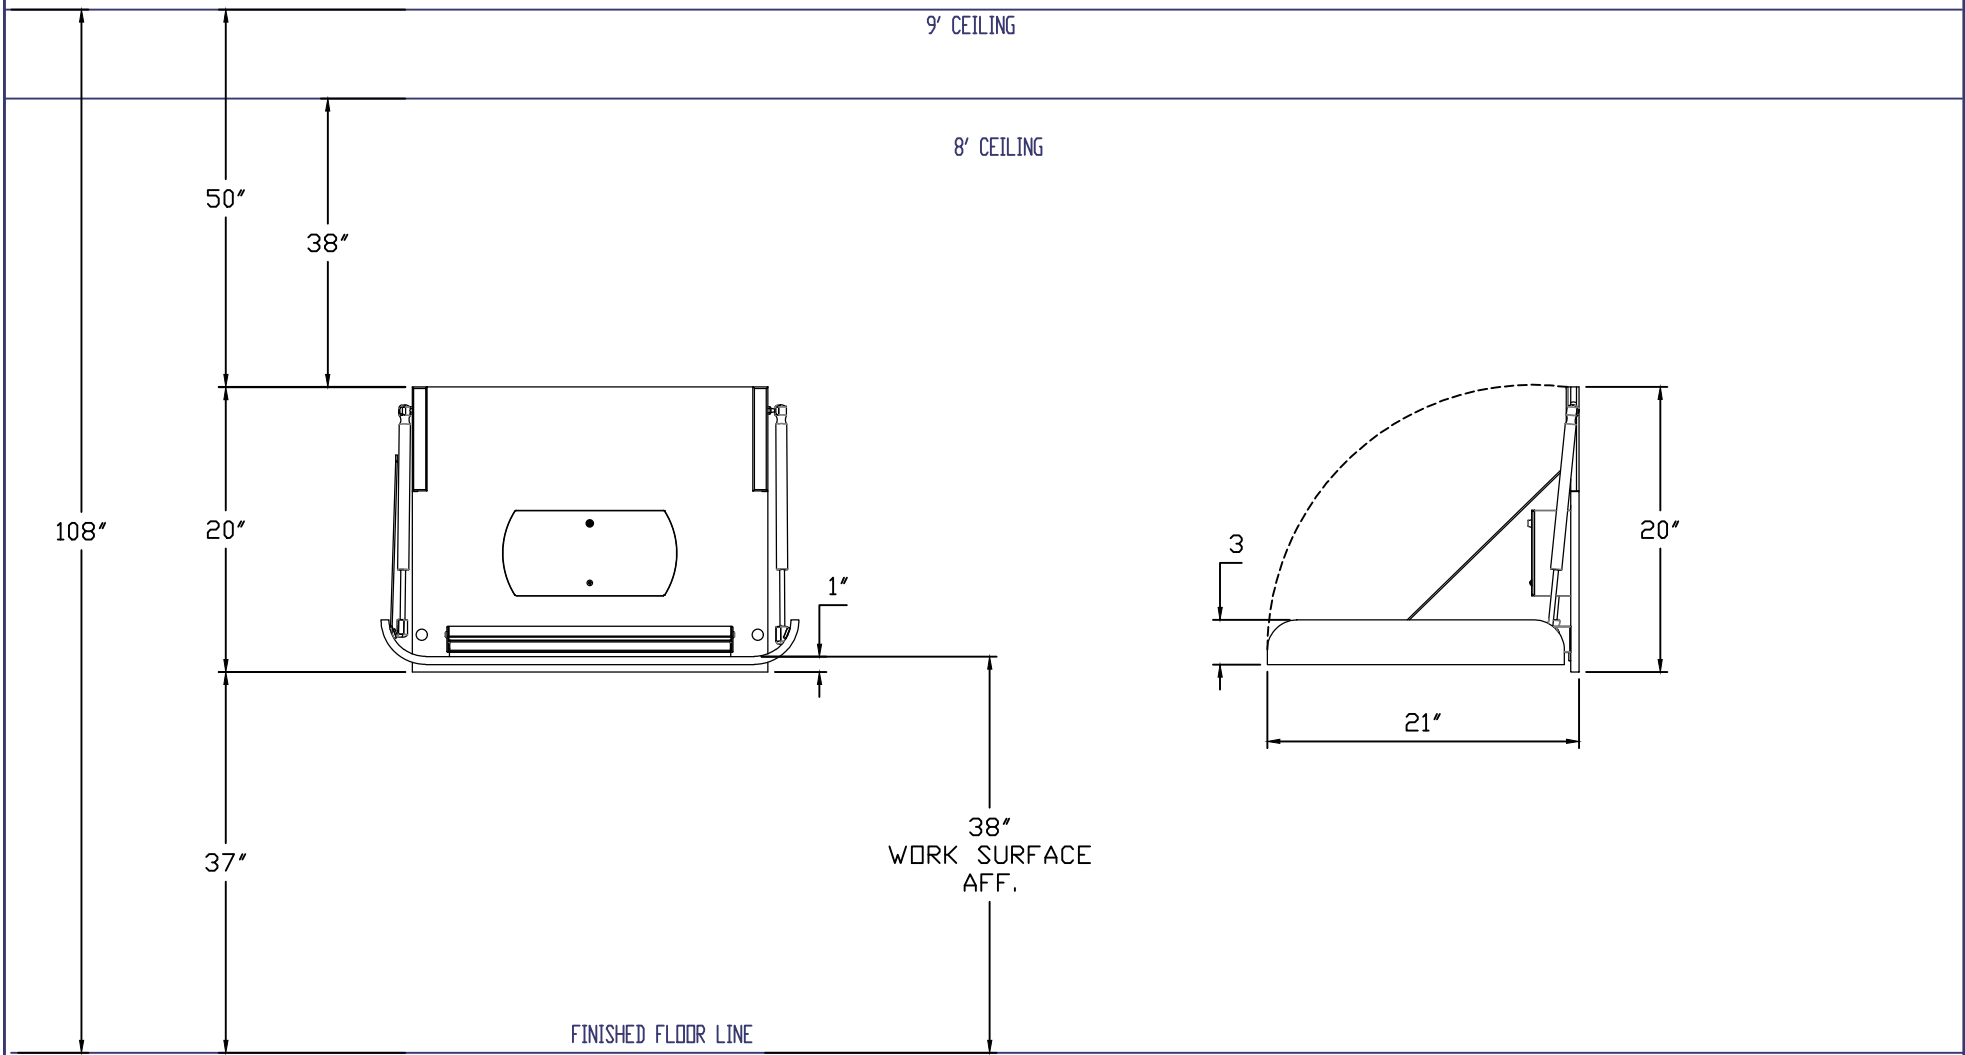

CXD282004N1NNNNNNN

PROXIMITY

WWW.PROXIMITYSYSTEMS.COM

TEL: 800-437-8111

SITE BASED DECISION
EXAMPLE ILLUSTRATED
ABOVE