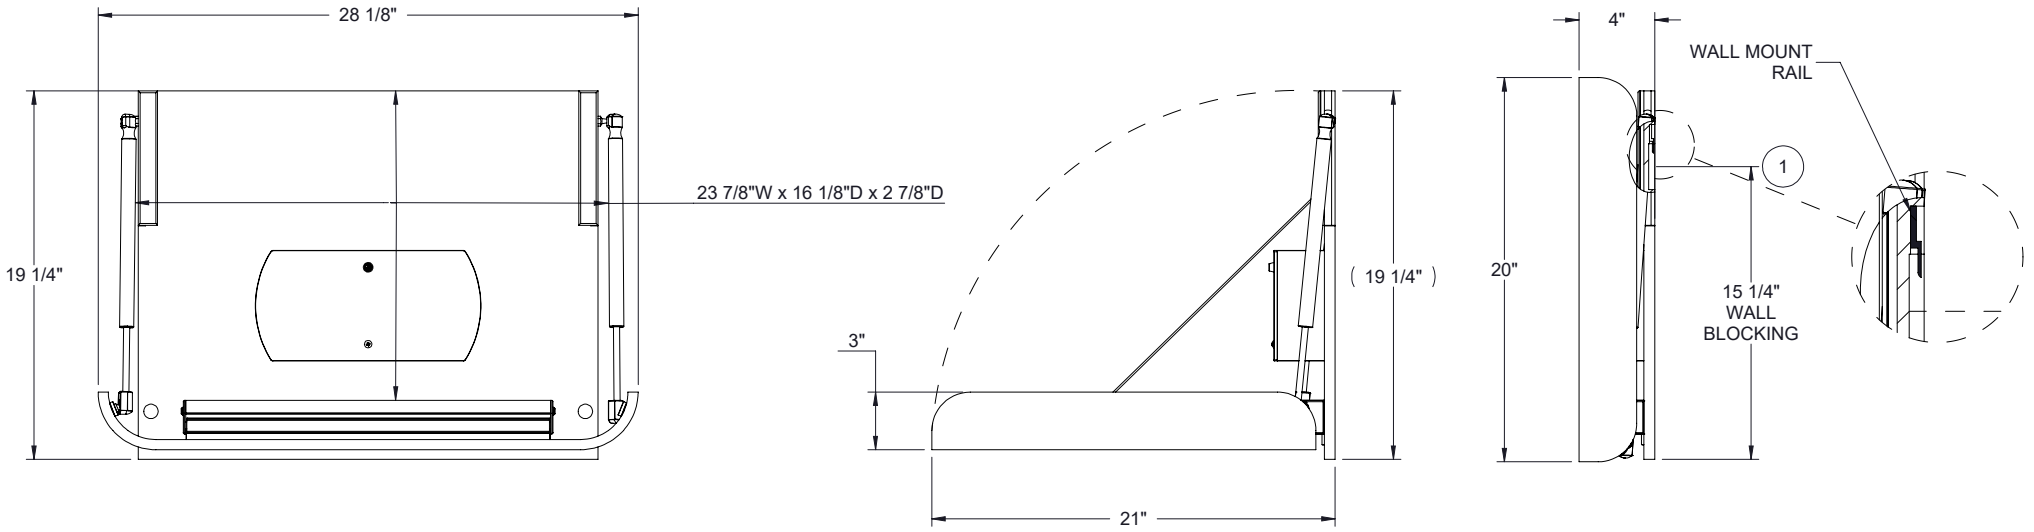

AVAILABLE ACCESSORIES	
ITEM NO.	COMPONENTS (*NOT ALL ACCESSORIES SHOWN)
1	WALL MOUNT RAIL SYSTEM
2	N/A
3	N/A
4	N/A
5	N/A
6	N/A

CXD282004N1NNNNNN