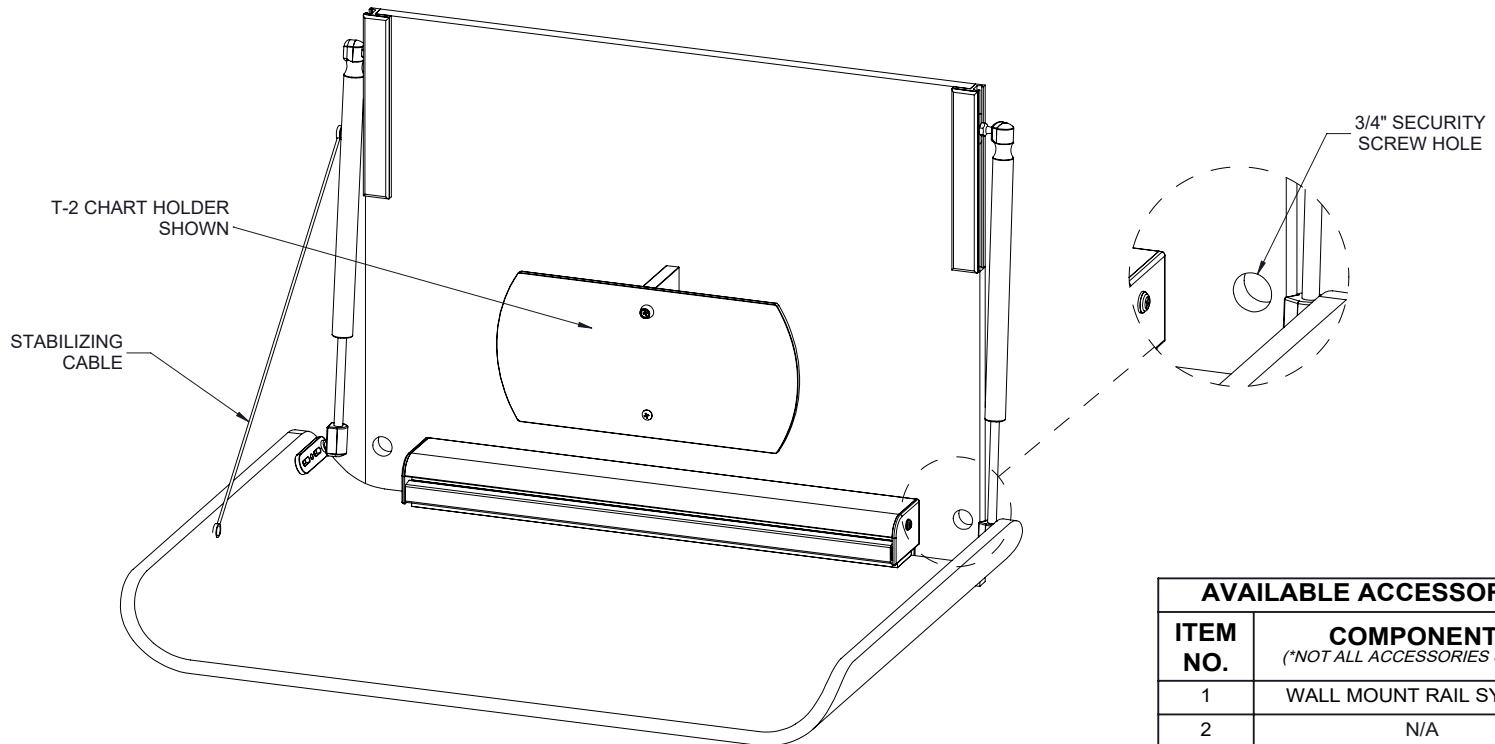

AVAILABLE ACCESSORIES	
ITEM NO.	COMPONENTS (*NOT ALL ACCESSORIES SHOWN)
1	WALL MOUNT RAIL SYSTEM
2	N/A
3	N/A
4	N/A
5	N/A
6	N/A

CXD282004N1NNNNNN