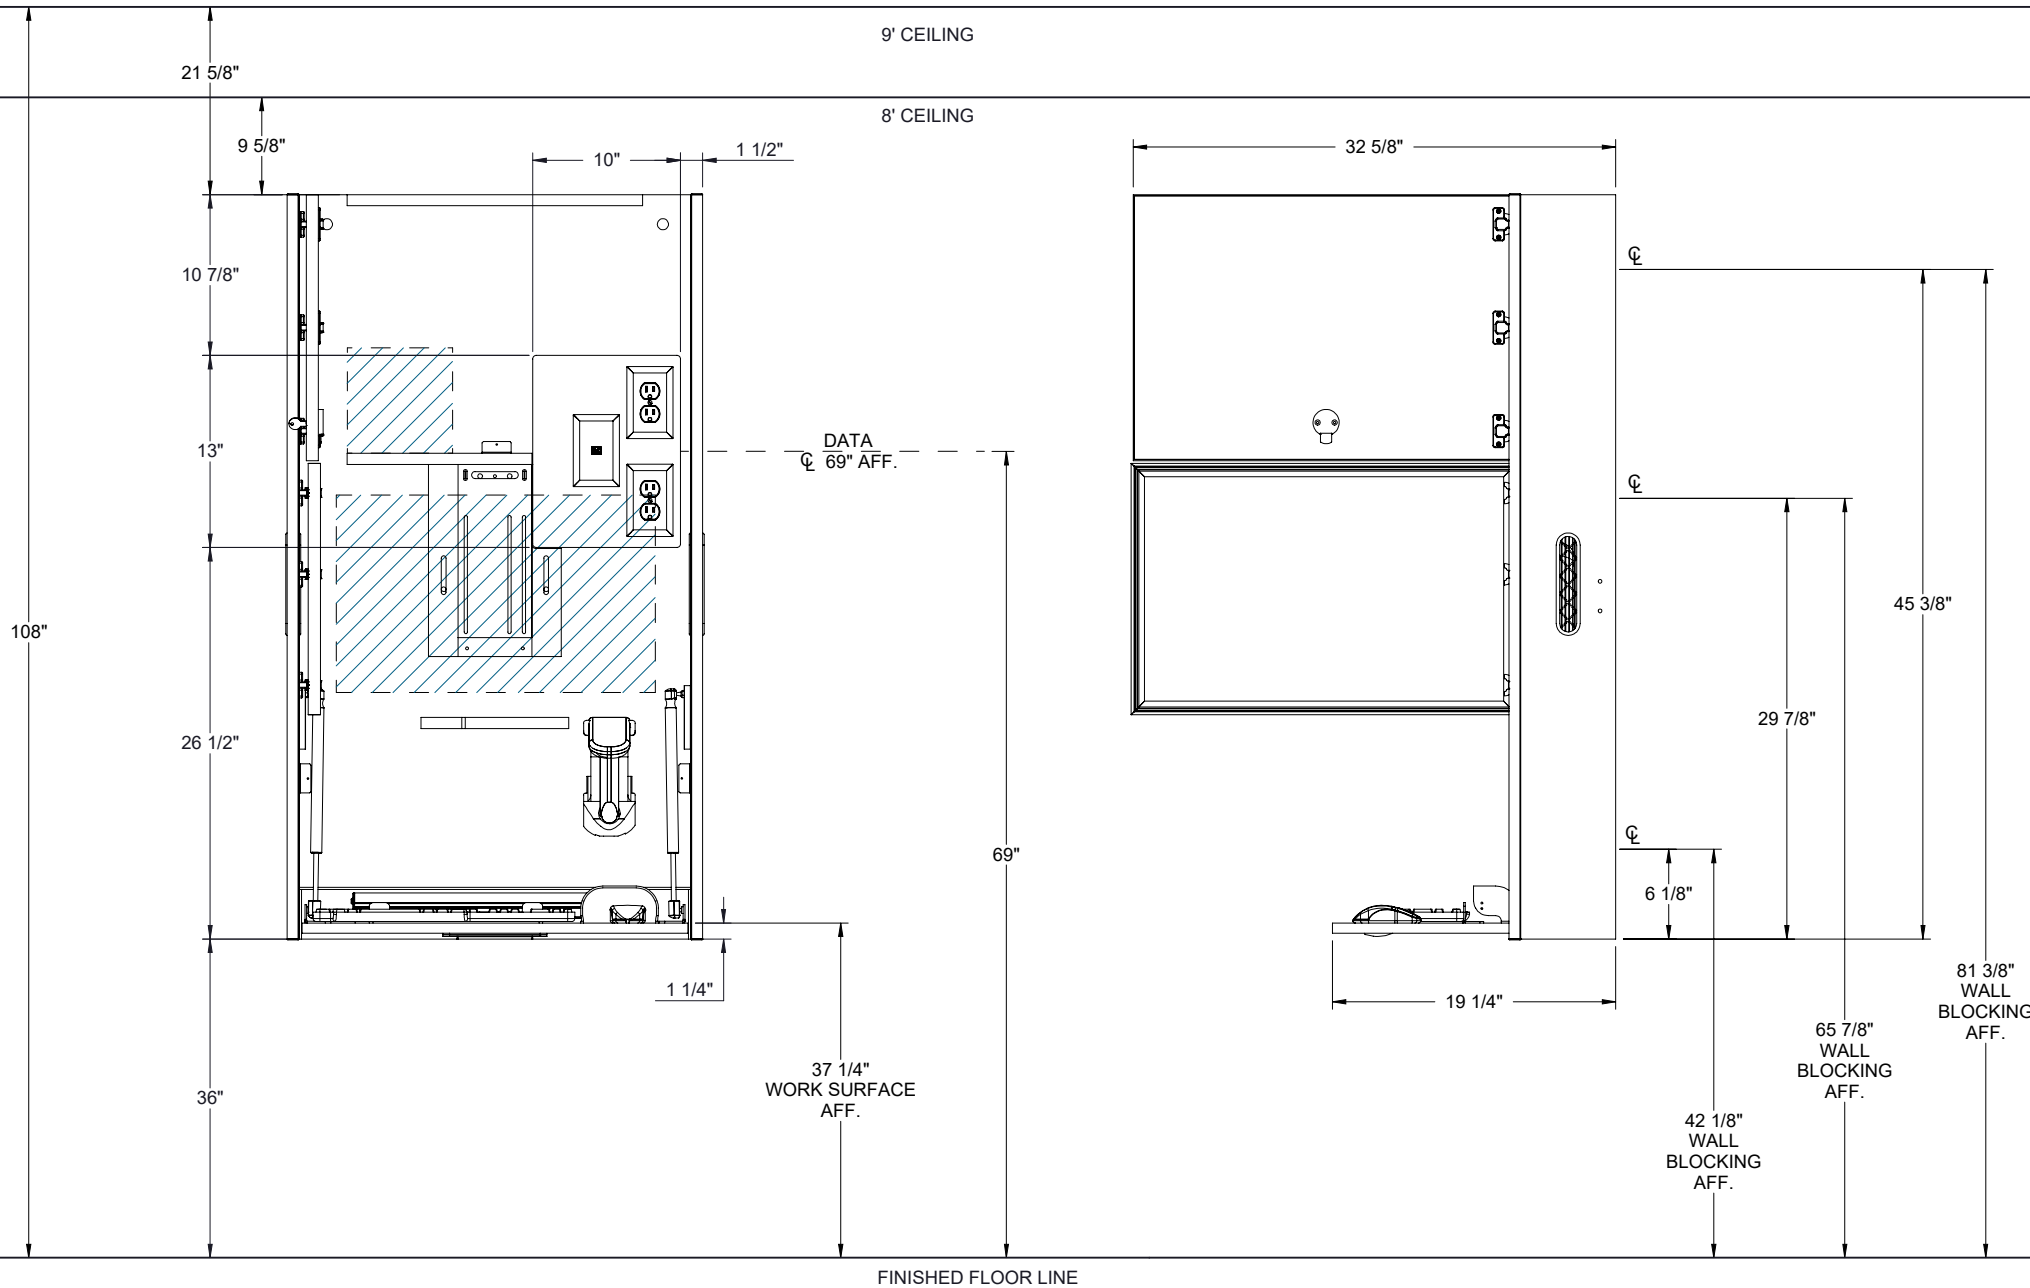

**CLOSED**

WILD CHERRY  
SHOWN

**OPEN**

EXT285007B2NANNNNN

**SPECIFICATIONS**

\*ASSUMES VESA HOLE PATTERN IS CENTERED ON MONITOR

EQUIPMENT	MAX SIZE DIMENSIONS
CPU	10"W x 15"H x 5"D
*MONITOR	23"W x 15 1/2"H x 2 1/2"D
KEYBOARD / MOUSE AREA	26"W x 13"D

**INCLUDED**

1. ELBOW CATCH TO LOCK OPEN FACE
2. MONITOR SPACER
3. N/A

**PROXIMITY**

**EXT-28-OFA-INT  
PH30**

AVAILABLE ACCESSORIES	
ITEM NO.	COMPONENTS (*NOT ALL ACCESSORIES SHOWN)
1	*EXTERNAL MOUNTING BRACKET
2	*LED LIGHT
3	MOUSE CATCHER
4	*UVC - RETRO FIT
5	WALL MOUNT RAIL SYSTEM
6	*INTERMEDIATE ACCESSORY KIT EM

SCAN ME

EXT285007B2NANNNNN

**PROXIMITY**

ALL DIMENSIONS ARE IN INCHES UNLESS NOTED OTHERWISE. DESIGN SUBJECT TO CHANGE WITH EQUIPMENT SPECIFICATIONS. ALL INFORMATION ON THIS DRAWING IS PROPRIETARY AND MAY NOT BE USED WITHOUT PERMISSION FROM PROXIMITY SYSTEMS, INC. © 2023.