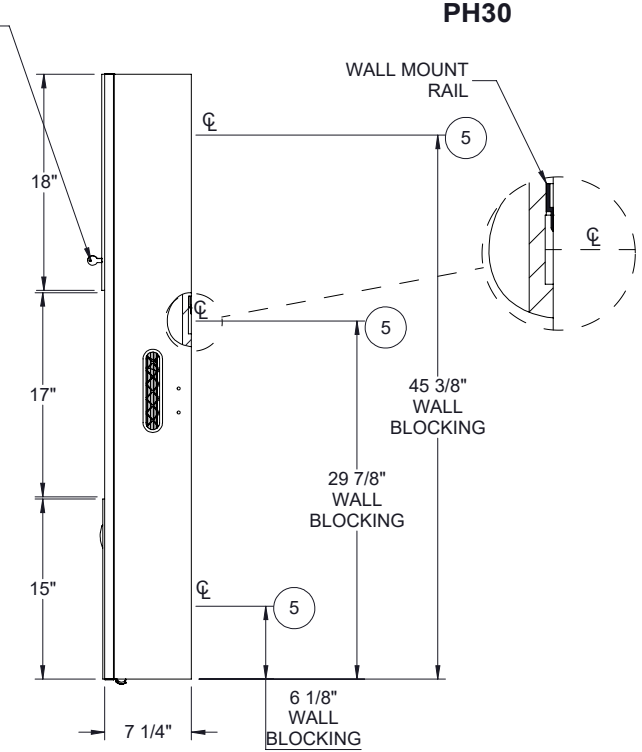

**CLOSED**

WILD CHERRY  
SHOWN

**OPEN**

EXT285007B2NANNNNN

**SPECIFICATIONS**

\*ASSUMES VESA HOLE PATTERN IS CENTERED ON MONITOR

EQUIPMENT	MAX SIZE DIMENSIONS
CPU	10"W x 15"H x 5"D
*MONITOR	23"W x 15 1/2"H x 2 1/2"D
KEYBOARD / MOUSE AREA	26"W x 13"D

ALL DIMENSIONS ARE IN INCHES UNLESS NOTED OTHERWISE. DESIGN SUBJECT TO CHANGE WITH EQUIPMENT SPECIFICATIONS. ALL INFORMATION ON THIS DRAWING IS PROPRIETARY AND MAY NOT BE USED WITHOUT PERMISSION FROM PROXIMITY SYSTEMS, INC. © 2023.

**INCLUDED**

1. ELBOW CATCH TO LOCK OPEN FACE
2. MONITOR SPACER
3. N/A

**PROXIMITY**

**EXT-28-OFA-INT  
PH30**

AVAILABLE ACCESSORIES	
ITEM NO.	COMPONENTS (*NOT ALL ACCESSORIES SHOWN)
1	*EXTERNAL MOUNTING BRACKET
2	*LED LIGHT
3	MOUSE CATCHER
4	*UVC - RETRO FIT
5	WALL MOUNT RAIL SYSTEM
6	*INTERMEDIATE ACCESSORY KIT EM

SCAN ME

EXT285007B2NANNNNN

**PROXIMITY**

ALL DIMENSIONS ARE IN INCHES UNLESS NOTED OTHERWISE. DESIGN SUBJECT TO CHANGE WITH EQUIPMENT SPECIFICATIONS. ALL INFORMATION ON THIS DRAWING IS PROPRIETARY AND MAY NOT BE USED WITHOUT PERMISSION FROM PROXIMITY SYSTEMS, INC. © 2023.