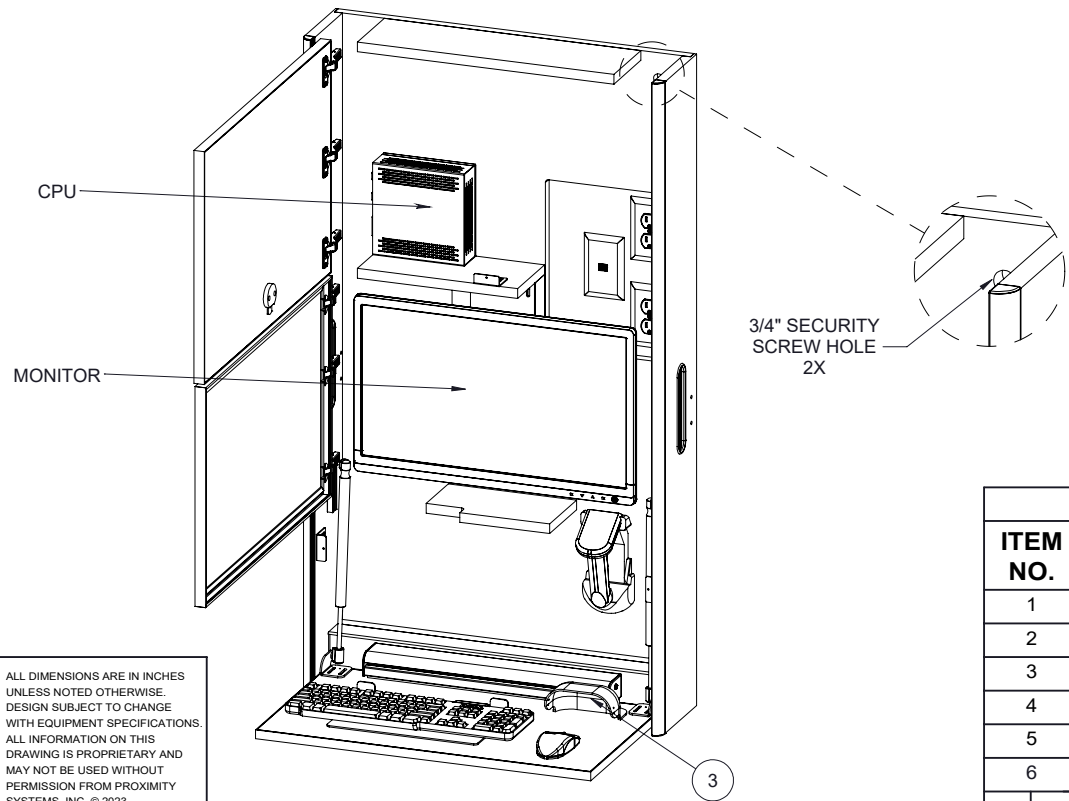

**CLOSED**

WILD CHERRY  
SHOWN

**OPEN**

EXT285007B2NANNNNN

**SPECIFICATIONS**

\*ASSUMES VESA HOLE PATTERN IS CENTERED ON MONITOR

EQUIPMENT	MAX SIZE DIMENSIONS
CPU	10"W x 15"H x 5"D
*MONITOR	23"W x 15 1/2"H x 2 1/2"D
KEYBOARD / MOUSE AREA	26"W x 13"D

ALL DIMENSIONS ARE IN INCHES UNLESS NOTED OTHERWISE. DESIGN SUBJECT TO CHANGE WITH EQUIPMENT SPECIFICATIONS. ALL INFORMATION ON THIS DRAWING IS PROPRIETARY AND MAY NOT BE USED WITHOUT PERMISSION FROM PROXIMITY SYSTEMS, INC. © 2023.

**INCLUDED**

1. ELBOW CATCH TO LOCK OPEN FACE
2. MONITOR SPACER
3. N/A

**PROXIMITY**

**EXT-28-OFA-INT  
PH30**

AVAILABLE ACCESSORIES	
ITEM NO.	COMPONENTS (*NOT ALL ACCESSORIES SHOWN)
1	*EXTERNAL MOUNTING BRACKET
2	*LED LIGHT
3	MOUSE CATCHER
4	*UVC - RETRO FIT
5	WALL MOUNT RAIL SYSTEM
6	*INTERMEDIATE ACCESSORY KIT EM