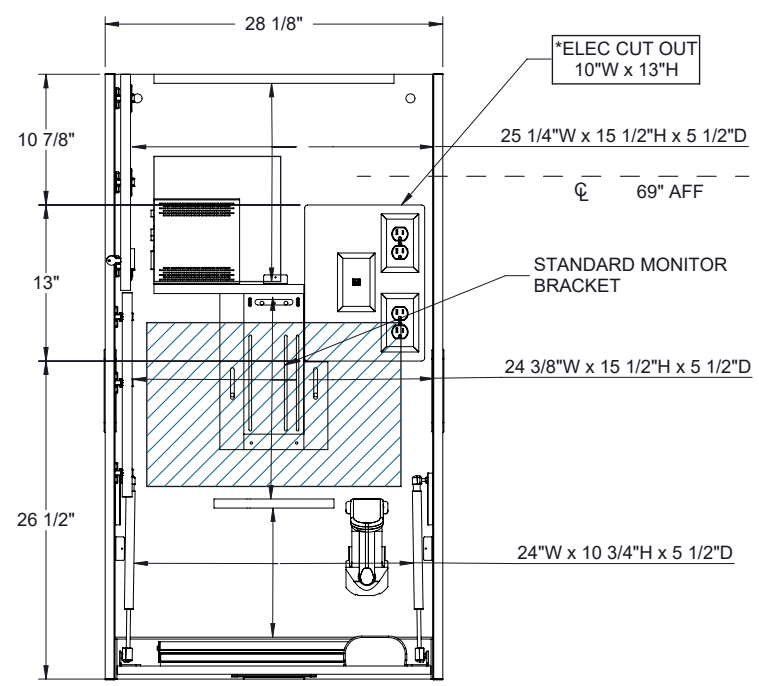

**CLOSED**

WILD CHERRY  
SHOWN

**OPEN**

EXT285007B2NANNNNN

**SPECIFICATIONS**

\*ASSUMES VESA HOLE PATTERN IS CENTERED ON MONITOR

EQUIPMENT	MAX SIZE DIMENSIONS
CPU	10"W x 15"H x 5"D
*MONITOR	23"W x 15 1/2"H x 2 1/2"D
KEYBOARD / MOUSE AREA	26"W x 13"D

ALL DIMENSIONS ARE IN INCHES UNLESS NOTED OTHERWISE. DESIGN SUBJECT TO CHANGE WITH EQUIPMENT SPECIFICATIONS. ALL INFORMATION ON THIS DRAWING IS PROPRIETARY AND MAY NOT BE USED WITHOUT PERMISSION FROM PROXIMITY SYSTEMS, INC. © 2023.

**INCLUDED**

1. ELBOW CATCH TO LOCK OPEN FACE
2. MONITOR SPACER
3. N/A

**PROXIMITY**

**EXT-28-OFA-INT  
PH30**

AVAILABLE ACCESSORIES	
ITEM NO.	COMPONENTS (*NOT ALL ACCESSORIES SHOWN)
1	*EXTERNAL MOUNTING BRACKET
2	*LED LIGHT
3	MOUSE CATCHER
4	*UVC - RETRO FIT
5	WALL MOUNT RAIL SYSTEM
6	*INTERMEDIATE ACCESSORY KIT EM

SCAN ME

EXT285007B2NANNNNN

**PROXIMITY**

ALL DIMENSIONS ARE IN INCHES UNLESS NOTED OTHERWISE. DESIGN SUBJECT TO CHANGE WITH EQUIPMENT SPECIFICATIONS. ALL INFORMATION ON THIS DRAWING IS PROPRIETARY AND MAY NOT BE USED WITHOUT PERMISSION FROM PROXIMITY SYSTEMS, INC. © 2023.