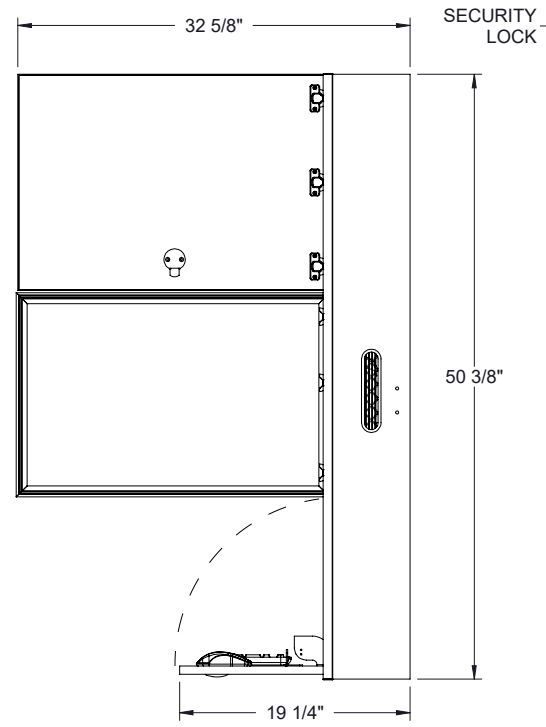

**EXT-28-OFA-INT
PH30**

AVAILABLE ACCESSORIES	
ITEM NO.	COMPONENTS (*NOT ALL ACCESSORIES SHOWN)
1	*EXTERNAL MOUNTING BRACKET
2	*LED LIGHT
3	MOUSE CATCHER
4	*UVC - RETRO FIT
5	WALL MOUNT RAIL SYSTEM
6	*INTERMEDIATE ACCESSORY KIT EM

SCAN ME

EXT285007B2NANNNNN

PROXIMITY

ALL DIMENSIONS ARE IN INCHES UNLESS NOTED OTHERWISE. DESIGN SUBJECT TO CHANGE WITH EQUIPMENT SPECIFICATIONS. ALL INFORMATION ON THIS DRAWING IS PROPRIETARY AND MAY NOT BE USED WITHOUT PERMISSION FROM PROXIMITY SYSTEMS, INC. © 2023.